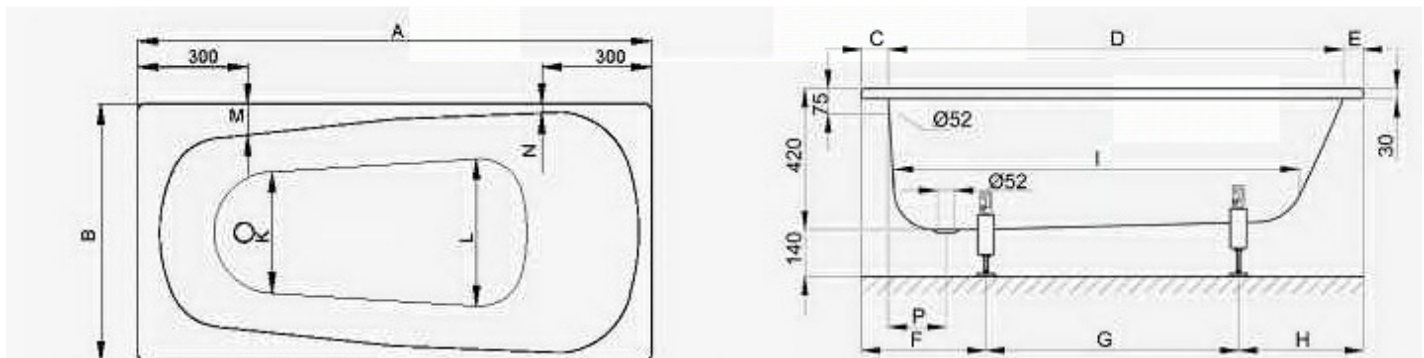

### TECHNICAL SPECIFICATIONS

Product Code	A	B	C	D	E	F	G	H	I	K	L	M	N	P	Volume
B1500PB	1500	700	80	1360	60	460	580	460	1145	420	480	100	60	225	95L
B1600PB	1600	700	85	1450	65	440	640	520	1225	420	480	95	60	225	108L
B1970PB	1700	700	85	1550	65	450	700	550	1300	420	480	90	65	240	120L

#### Installation Notes:

- The bath must be supported continuously and evenly under the entire rim and the rim support must positively locate the bath.
- Base of bath must be supported
- **B23-1500** Optional bath base support feet available.
- **994622** Tiling lips included (1900mm long x 2)

PRODUCT NO: **B1500PB** BetteStart Bath 1500 x 700mm non overflow.

PRODUCT NO: **B1600PB** BetteStart Bath 1600 x 700mm non overflow.

PRODUCT NO: **B1970PB** BetteStart Bath 1700 x 700mm non overflow.