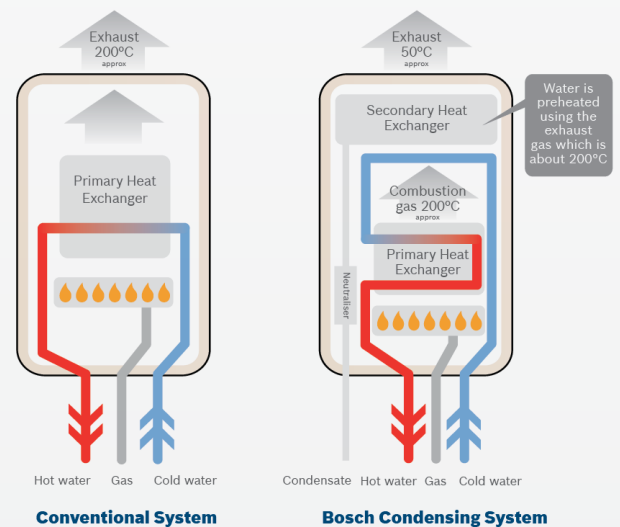

- High efficiency continuous flow technology
- Compact, light weight condensing product
- Great payback period against standard continuous flow product

Specifications	Unit	C21		C26	
		NG	LPG	NG	LPG
Energy Star Rating		6.9	6.9	6.7	6.7
Operating Pressure	kPa	200 - 1000 kPa			
Minimum flow rate (at 20°C inlet temp)	L/min	2.5 L/min			
Dimensions	mm	520mm H x 350mm W x 170mm D			
Weight	kg	17		18	
Maximum inlet water temperature	°C	50°C		50°C	
Connection Sizes					
Water inlet	mm	R ¾ (20mm)			
Hot Water Outlet	mm	R ¾ (20mm)			
Gas Inlet	mm	R ¾ (20mm)			
Condensate drain outlet	mm	R ½ (15mm)			
Power Supply					
Power Supply		230/240 VAC (50Hz)			
Power Consumption - Standard	W	40.6W		46.8W	
Power Consumption - Anti Freeze	W	130W			
Gas					
Maximum Gas Consumption	Mj/hr	145	149	175	185
Capacity					
Maximum Hot Water Capacity	25°C rise	21 L/min		26 L/min	
Accessories					
Maximum number of controllers		4		4	

Description

Bosch Condensing 21L 55°C NG
Bosch Condensing 21L 55°C LPG
Bosch Condensing 21L 50°C Locked NG
Bosch Condensing 21L 50°C Locked LPG
Bosch Condensing 26L 55°C NG
Bosch Condensing 26L 55°C LPG
Bosch Condensing 26L 50°C Locked NG
Bosch Condensing 26L 50°C Locked LPG

Bosch Part Number

BC2180RANG
BC2180RALP
BC2180RA5NG
BC2180RA5LP
BC2680RANG
BC2680RALP
BC2680RA5NG
BC2680RA5LP

Measurements - Front & Side View

Please contact Bosch on 1300 30 70 37 or visit www.bosch-climate.com.au for more information.

BOSCH
Hot Water & Heating