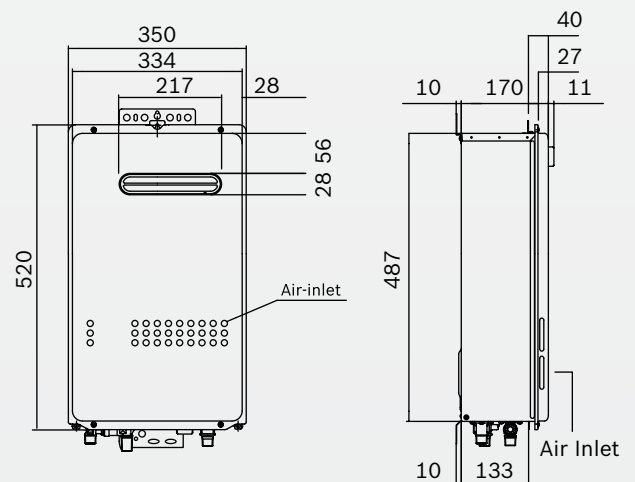

- ▶ High efficiency continuous flow technology
- ▶ Compact, light weight condensing product
- ▶ Great payback period against standard continuous flow product

Specifications	Unit	C21		C26	
		NG	LPG	NG	LPG
Energy Star Rating		6.9	6.9	6.7	6.7
Operating Pressure	kPa	200 - 1000 kPa			
Minimum flow rate (at 20°C inlet temp)	L/min	2.5 L/min			
Dimensions	mm	520mm H x 350mm W x 170mm D			
Weight	kg	17		18	
Maximum inlet water temperature	°C	50°C		50°C	
Connection Sizes					
Water inlet	mm	R ¾ (20mm)			
Hot Water Outlet	mm	R ¾ (20mm)			
Gas Inlet	mm	R ¾ (20mm)			
Condensate drain outlet	mm	R ½ (15mm)			
Power Supply					
Power Supply		230/240 VAC (50Hz)			
Power Consumption - Standard	W	40.6W		46.8W	
Power Consumption - Anti Freeze	W	130W			
Gas					
Maximum Gas Consumption	Mj/hr	145	149	175	185
Capacity					
Maximum Hot Water Capacity	25°C rise	21 L/min		26 L/min	
Accessories					
Maximum number of controllers		4		4	

Description

Bosch Condensing 21L 55°C NG
Bosch Condensing 21L 55°C LPG
Bosch Condensing 21L 50°C Locked NG
Bosch Condensing 21L 50°C Locked LPG
Bosch Condensing 26L 55°C NG
Bosch Condensing 26L 55°C LPG
Bosch Condensing 26L 50°C Locked NG
Bosch Condensing 26L 50°C Locked LPG

Bosch Part Number

BC2180RANG
BC2180RALP
BC2180RA5NG
BC2180RA5LP
BC2680RANG
BC2680RALP
BC2680RA5NG
BC2680RA5LP

Measurements - Front & Side View

Please contact Bosch on 1300 30 70 37 or visit www.bosch-climate.com.au for more information.