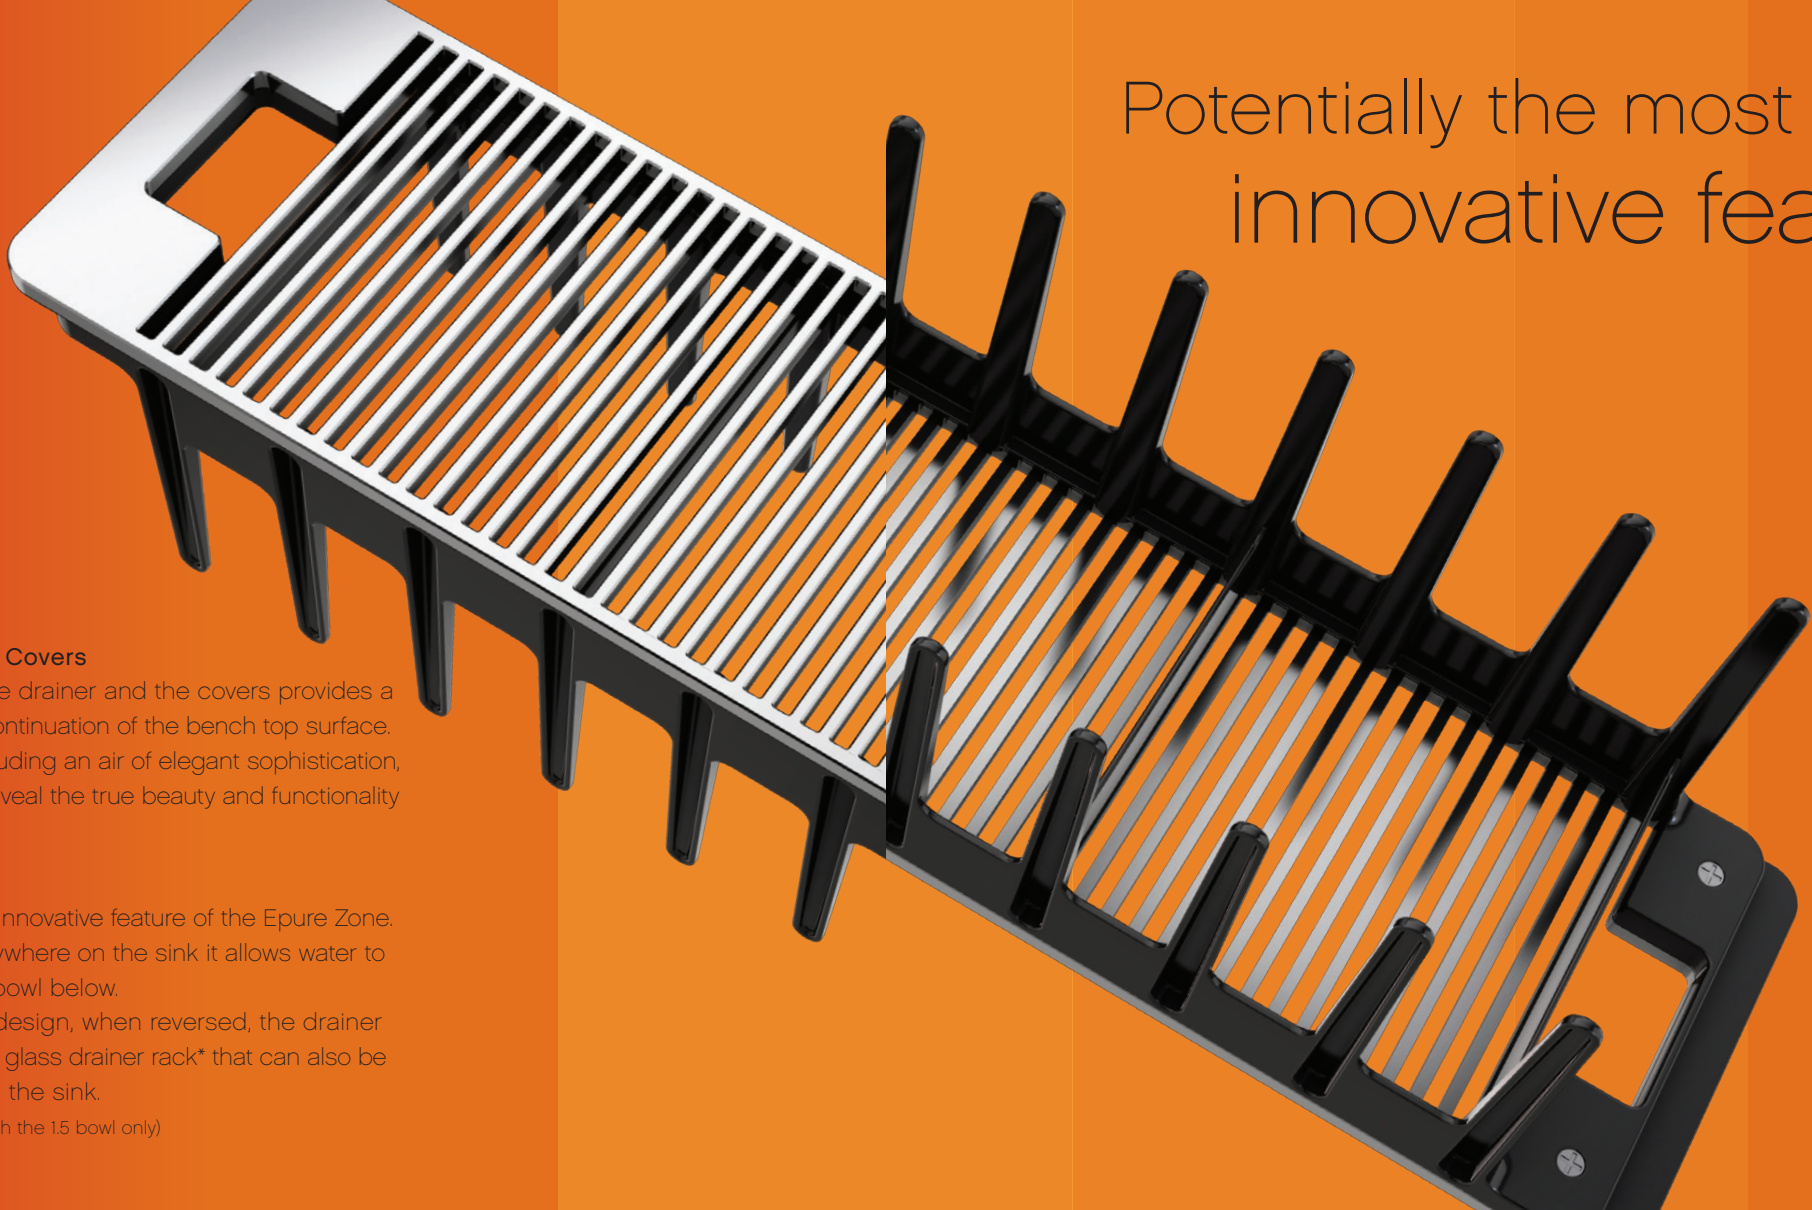

Potentially the most
innovative feature

The Stainless Steel Covers

The integration of the drainer and the covers provides a harmonious visual continuation of the bench top surface. Sleek, buffed and exuding an air of elegant sophistication, the covers slide to reveal the true beauty and functionality of Epure Zone.

The Drainer

The Drainer is a key innovative feature of the Epure Zone. When positioned anywhere on the sink it allows water to flow through to the bowl below.

Through ingenious design, when reversed, the drainer becomes a dish and glass drainer rack* that can also be placed anywhere on the sink.

(*Drainer rack available with the 1.5 bowl only)