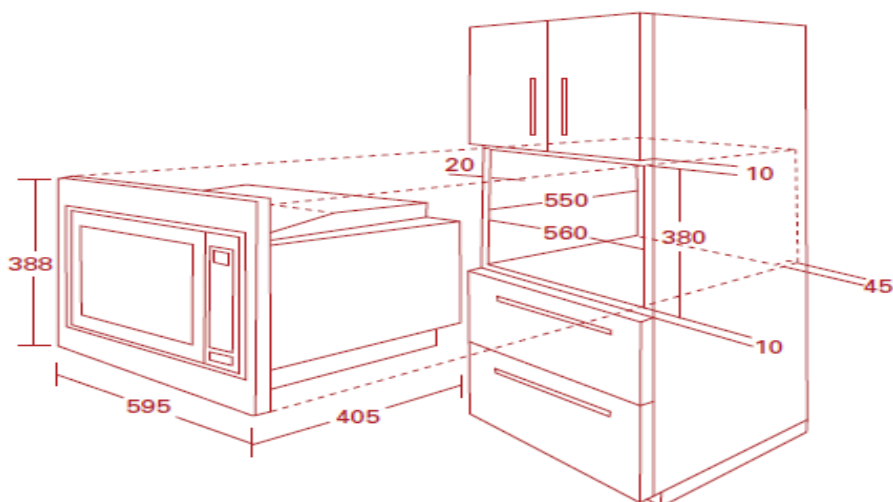

Defrost food according to weight from 100g to 2000g.

ELECTRICAL REQUIREMENTS 10 amp plug

POWER CONSUMPTION:

- Rated input power (microwave): 1450w
- Rated output power (microwave): 900w
- Rated input power (grill): 1000w
- Rated Voltage: 230v, 50hz

NET WEIGHT: 16.5kg

OVEN CAPACITY: 25 LITRES

PRODUCT DIMENSIONS

Microwave and Trim Kit for built in purposes only