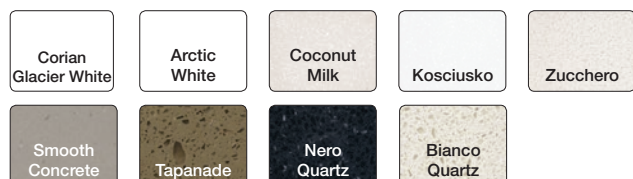

Cabinet: Polyurethane in White and Black Gloss or Woodgrain Finishes

Other colours available on request at additional cost.

**Standard Internal Colour is Grey*

CABINET COLOUR FINISHES

The URBAN is available in White or Black Gloss and Woodgrain Finishes as shown on **page 30**

Length	Drawers
900	1
1200	1
1500	2
1800	2

SEDUCE FLOOR STANDING VANITY

Length	Drawers
900	2
1200	2
1500	4
1800	4

See specifications on [page 27](#)

SEDUCE VANITY FINISHES AVAILABLE

Bench Top & Surround: Corian Glacier White or Freestyle Solid Surface.

Drawer Fronts: Woodgrain or Polyurethane High Gloss
Other colours available on request at additional cost.

*Standard Internal Colour is Grey

BENCH TOP & SURROUND COLOUR FINISHES

DRAWER FRONTS COLOUR FINISHES