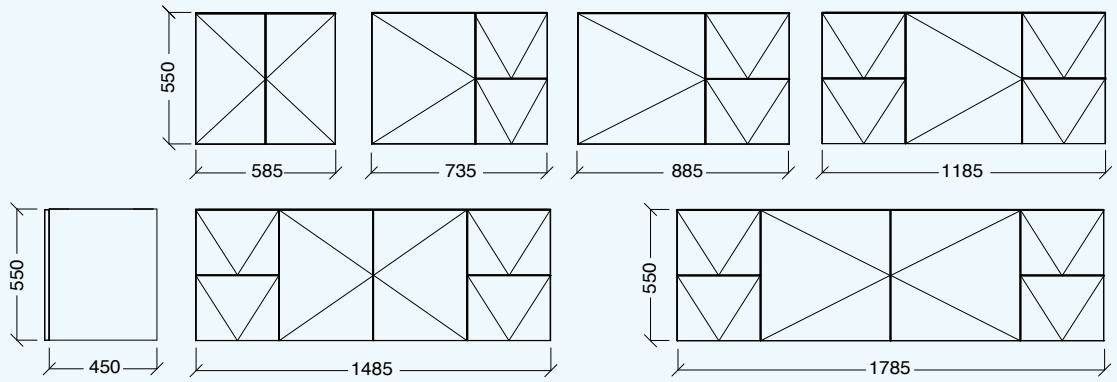

Metro

Wall Hung