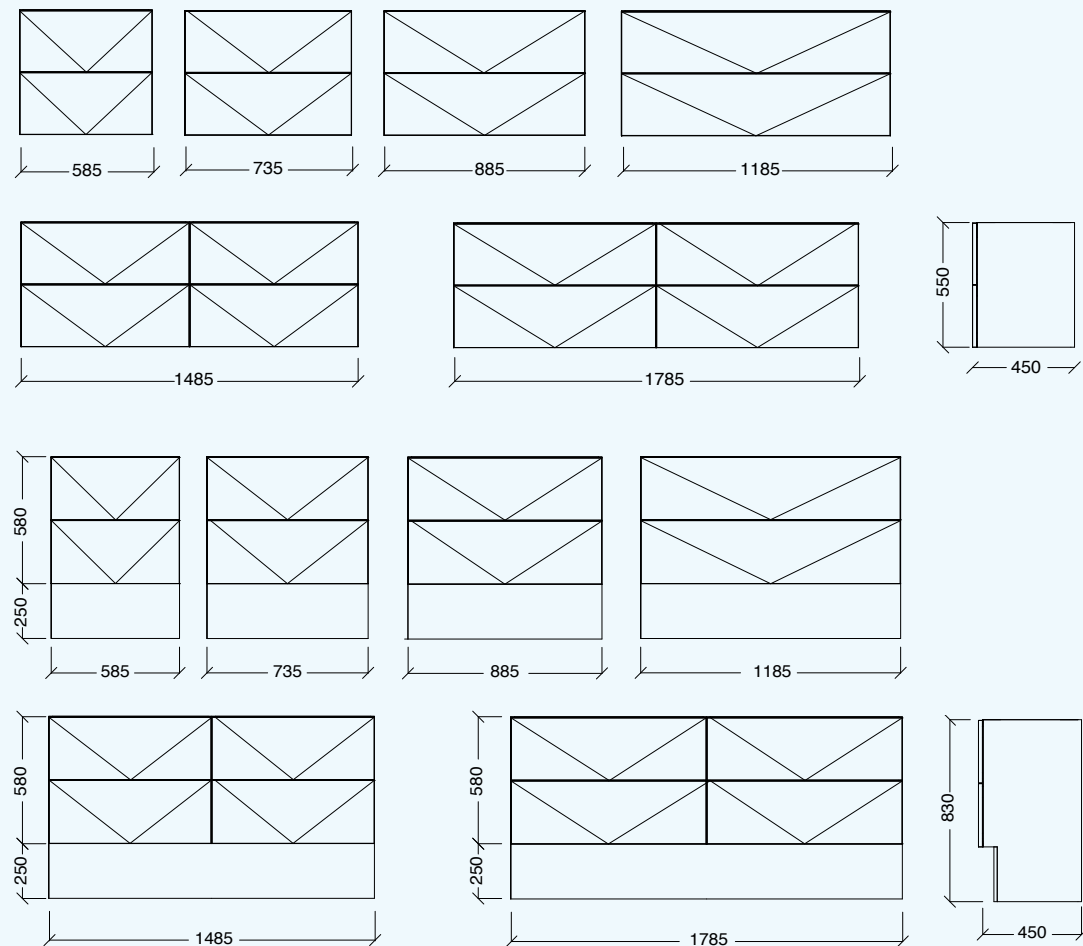

Bella

Floor Standing