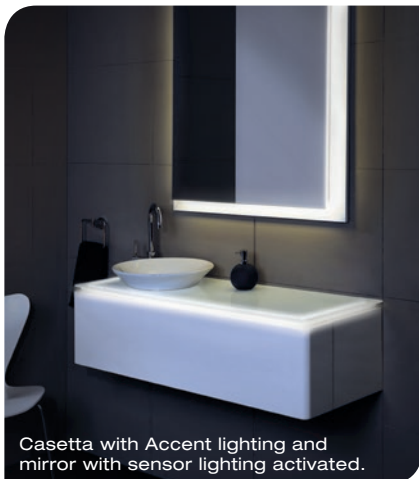

Casetta with Accent lighting and
mirror with sensor lighting activated.