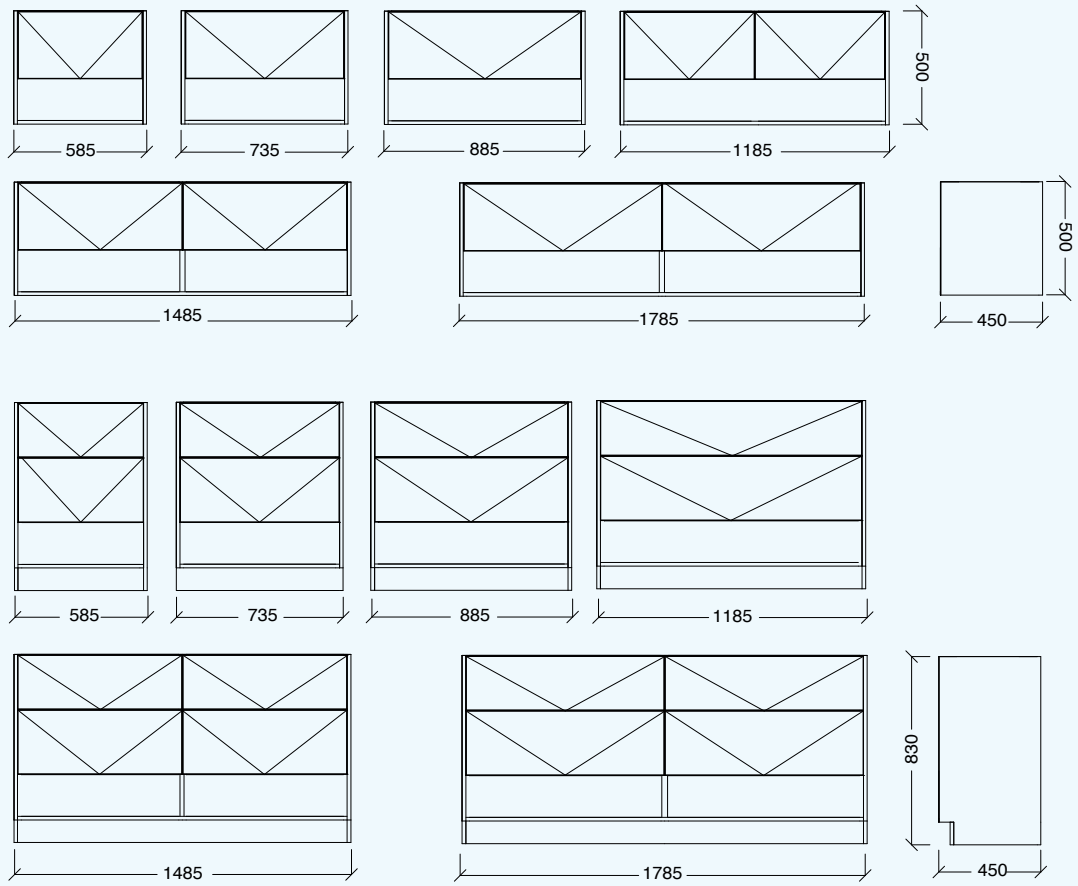

BELLA 1200

Wall hung cabinet in Tessuto Milan Matt with Premier top.

Metro

Wall Hung

Floor Standing

Rain

Eve

Wall Hung