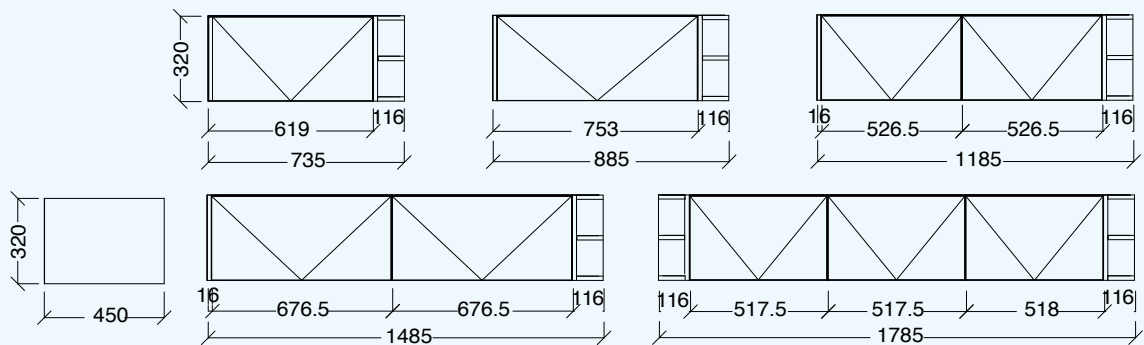

Eve

Wall Hung

Wall Hung

Rain