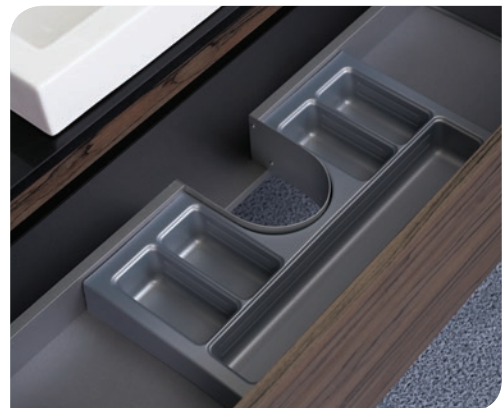

ENVY

Drawers organiser.