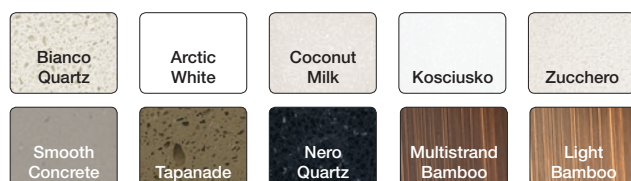

PURE FLOOR STANDING VANITY

Length	Drawers
750	2
900	2
1200	2
1500	4
1800	4

See specifications on [page 26](#)

PURE VANITY FINISHES AVAILABLE

Bench Top & Surround: Freestyle Solid Surface or Bamboo

Drawer Fronts: Polyurethane High Gloss in Black or White. Other colours available on request at additional cost.

**Standard Internal Colour is Grey*

BENCH TOP & SURROUND COLOUR FINISHES

DRAWER FRONTS COLOUR FINISHES

PURE 1200

Wall Hung model with bench top and cabinet surround in Multistrand Bamboo with Hatria Happy Hour 17 Basin. Shown with matching 900mm Mode Shaving Cabinet.