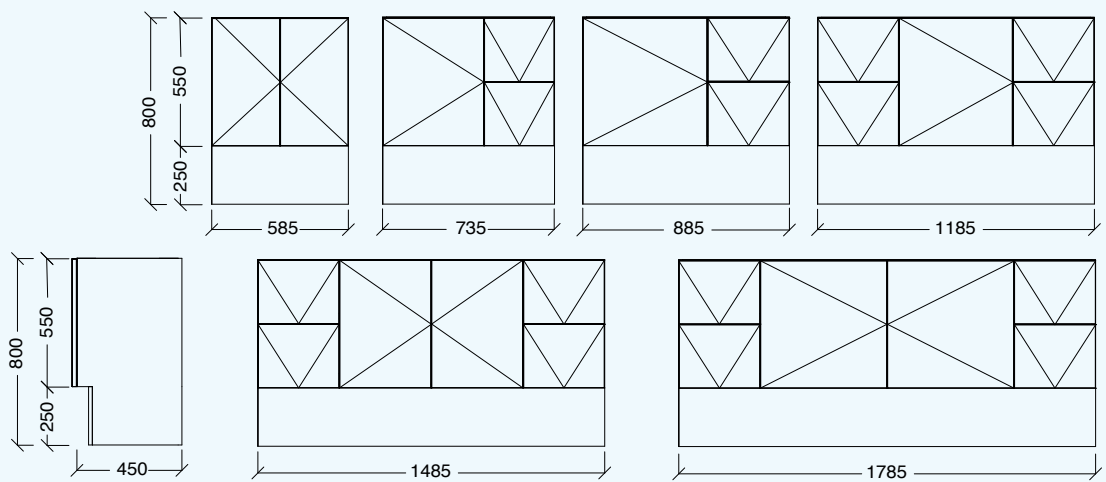

BELLA 1200

Wall hung cabinet in Tessuto Milan Matt with Premier top.

Metro

Wall Hung

Floor Standing

Rain

Eve

Wall Hung