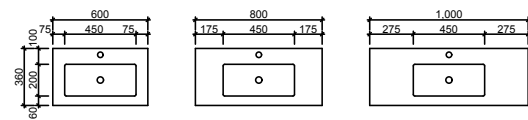

Urban Ensuite

Ceramic | Waste Size: 32mm with overflow | **Tap Holes:** 1 or 3 | **Bowl Depth:** 75mm