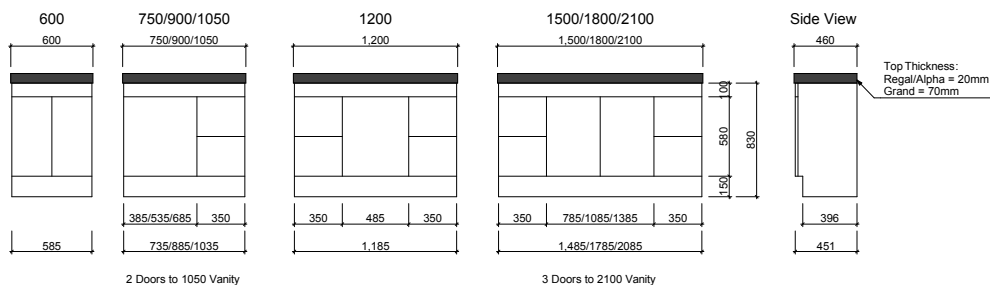

Floor Standing