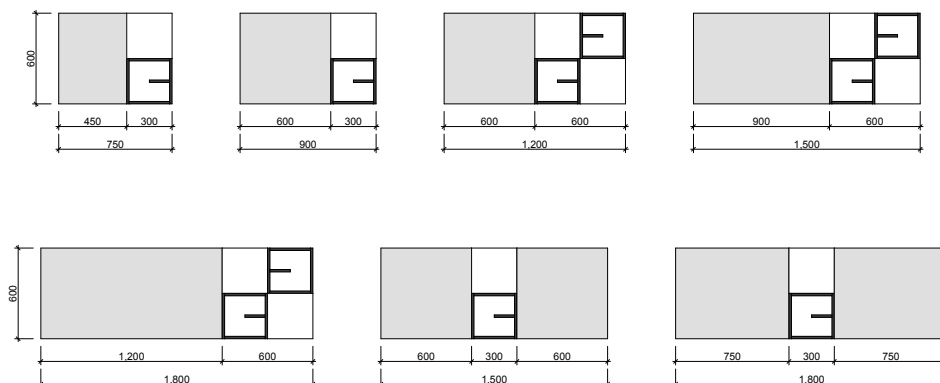

## Pure Zest

Waste size: Acrylic = 40mm, Ceramic = 32mm, Sculptured Marble = 32mm

Note: Where left or right hand options are available please specify or else cabinets will be supplied as per these drawings.