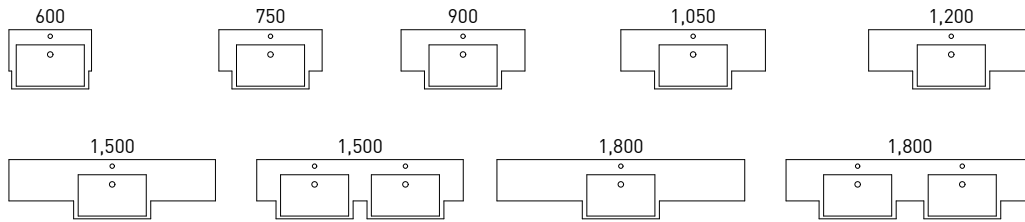

BARGO semi-recessed...

For a space saving vanity that doesn't compromise on style the Bargo 'Semi-Recessed' is your choice. With a full range of sizes from 600mm through to 1800mm, including double bowl, you will be sure to find an option that suits your new bathroom.

Rest assured that your new vanity is a long term investment – all our cabinets and the 'Semi-Recessed' acrylic tops come with a 10 year warranty.

BARGO SEMI RECESSED AVAILABILITY CHART:

Bargo Vanity 1500mm | BS151RW | $2,115 (Pictured)

Bargo Vanity 1800mm | BS181RW | $2,471

White Gloss Cabinet | Regal Acrylic Top Semi-Recessed Single Bowl

ALSO PICTURED: Boston Shaving Cabinet 1500mm | SB15 | $994