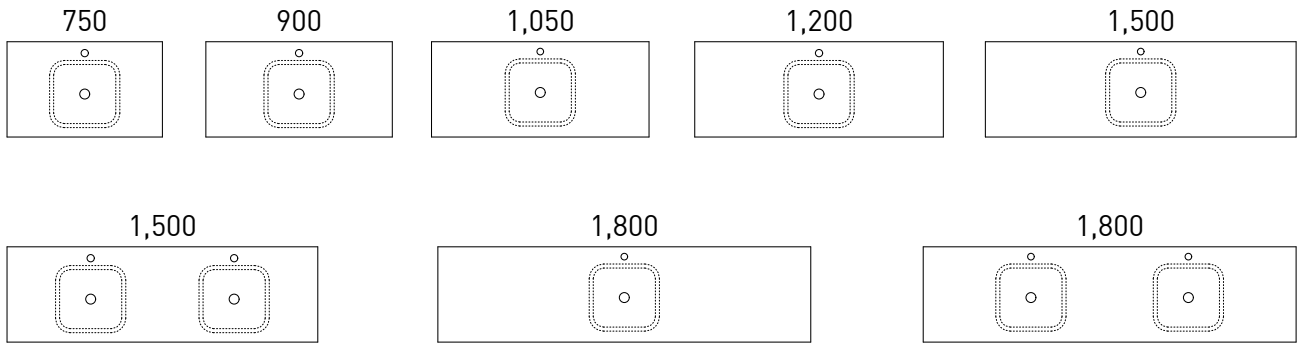

## OXBOW AVAILABILITY CHART

(Single bowl vanities available as centre bowl or left or right offset)

**Oxbow Vanity 750mm** | OX75ML | \$1,755  
White Gloss Cabinet | White Crystal Boulder Meganite Solid Surface with Elite Ceramic Basin