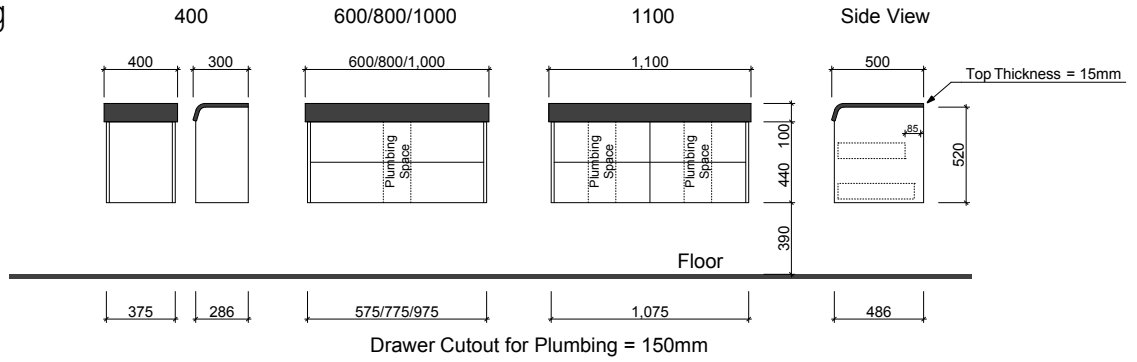

ANDORRA

Wall Hung