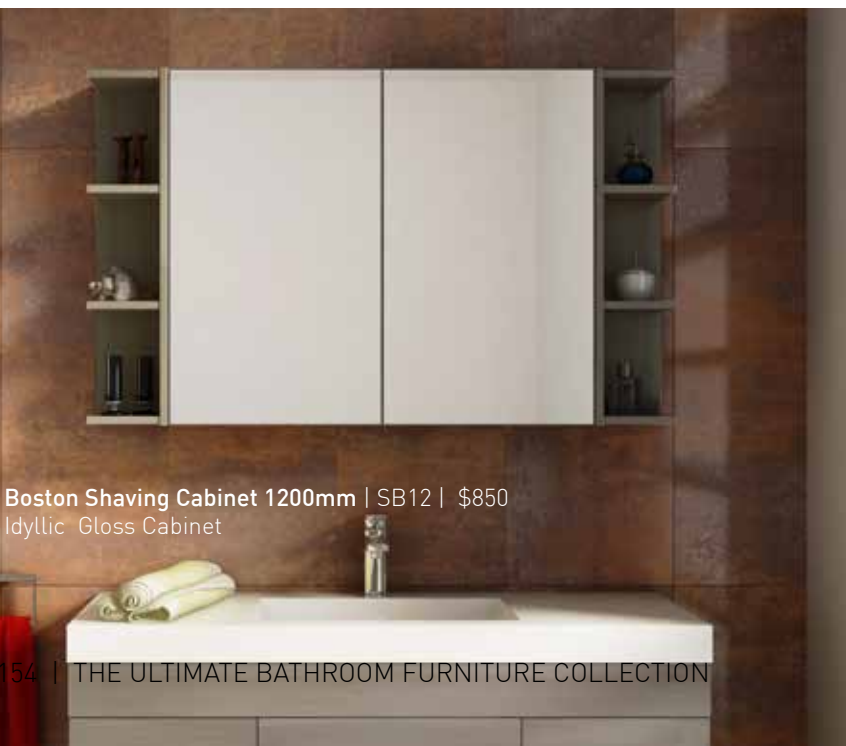

**Boston Shaving Cabinet 1500mm | SB15 | \$994**  
White Gloss Cabinet

**Boston Shaving Cabinet 1200mm | SB12 | \$850**  
Idyllic Gloss Cabinet