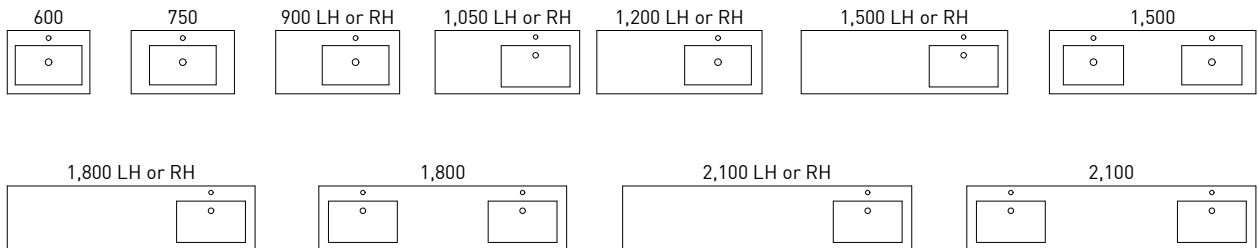

DAKOTA

These Dakota vanities are nothing short of opulence. Since their release, a few short years ago, they have rocketed to one of our bestselling designer vanities. They sport a solid surface top and ceramic undermount basin. The durable steel sided drawer runners include soft close attachments for that extra touch of luxury.

DAKOTA AVAILABILITY CHART:

Dakota Vanity 1500mm | D152FW | $3,468 (Pictured)

Dakota Vanity 1800mm | D182FW | $4,145

Dakota Vanity 2100mm | D212FW | $4,621

White Gloss Cabinet | Arctic White Freestyle Solid Surface with Ceramic Undermount Basin

ALSO PICTURED: Boston Shaving Cabinet 1500mm | SB15 | $994