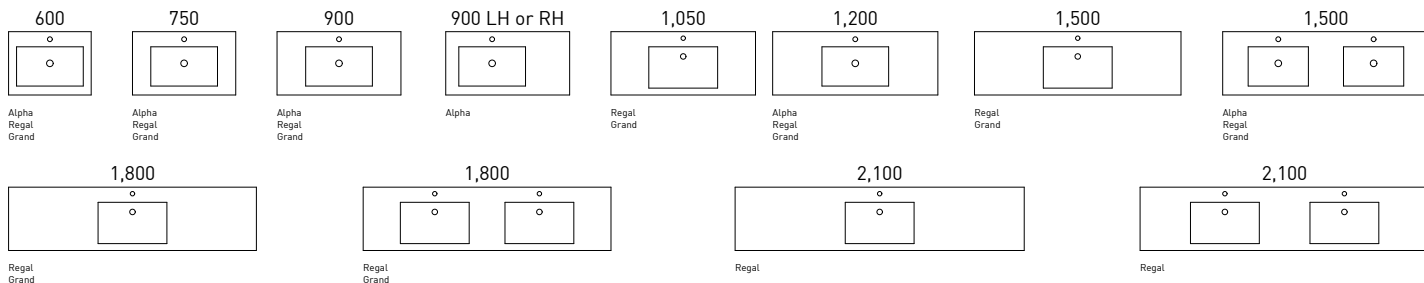

CARLO

The tall kickboard of the Carlo vanity sets them apart from the pack. Put that with the deep storage drawers and the wide range of sizes and the Carlo is one of our natural best sellers.

CARLO AVAILABILITY CHART: