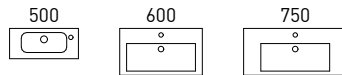

ENSUITE AVAILABILITY CHART:

Ensuite Vanity 600mm | ENS60RW | $832
Lustrous Elm Cabinet | Regal Acrylic Top