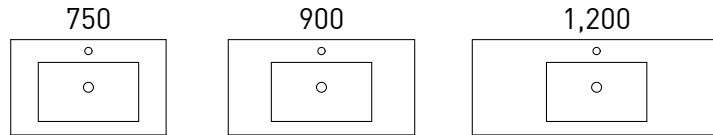

ROCKHAMPTON

Simple, elegant, stylish, practical, durable,... the list goes on and on for the Rockhampton vanities. Complete with the full choice of our wide selection of colours and handles these vanities are small on the price tag but big on everything else.

ROCKHAMPTON AVAILABILITY CHART:

Rockhampton Vanity 1200mm | R12RW | $1,271
White Gloss Cabinet | Regal Acrylic Top

ALSO PICTURED: Boston Shaving Cabinet 1200mm | SB12 | $850