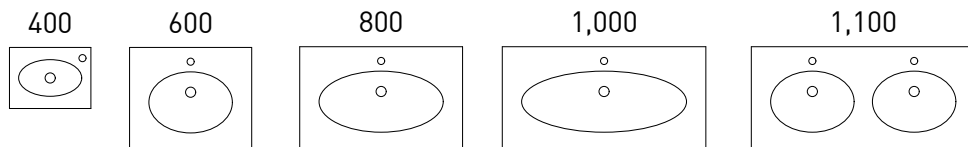

ANDORRA

The brand new Andorra is hot off the press. Their stunning Italian Bowl Plus ceramic basins are the height of European design and have never been seen in Australia before.

The deep drawers have Blum full extension soft close drawer runners (except 400mm vanity) to match with high quality basins and finishes. Choose any of our handles and cabinet colours.

You will be impressed.

ANDORRA AVAILABILITY CHART: