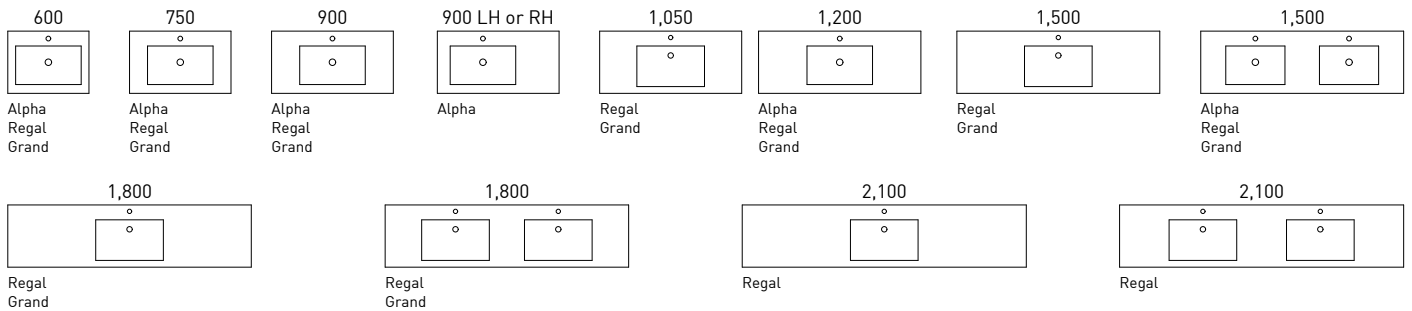

BARGO

You will be hard pressed to find a bigger selection of sizes and finishes than those on offer in the Bargo vanities. The following pages show our wall hung selection from 600mm wide right through to 2100mm.

As with all of our vanities, the Bargo can be ordered in any of our colours and handles. Choose from four vanity top options. The bold 'Grand', stately 'Regal', classy 'Alpha' ceramic or the space saving 'Regal Semi-Recessed' tops.

BARGO AVAILABILITY CHART: