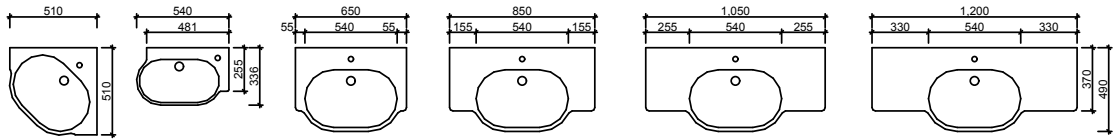

## Emerald

Ceramic | Waste Size: 32mm with overflow | Tap Holes: 0 or 1 | Bowl Depth: 100mm