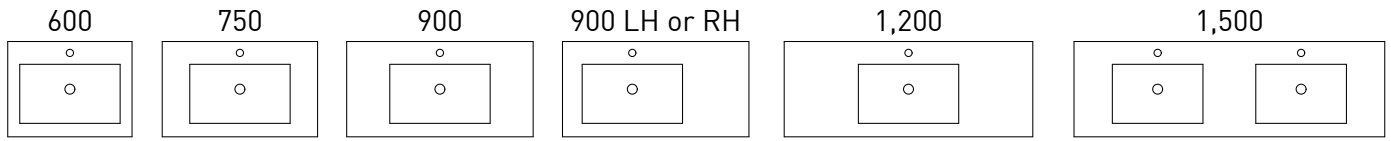

INDIANA AVAILABILITY CHART: