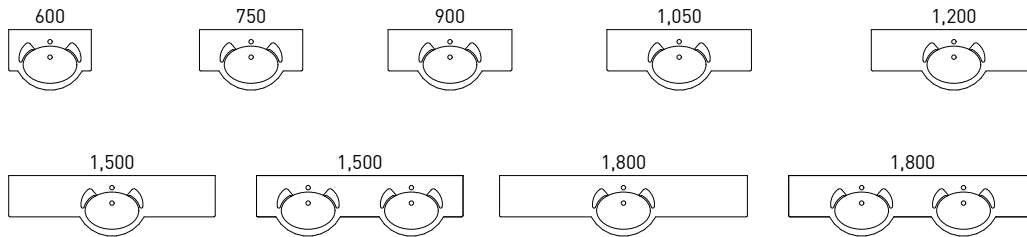

EDEN semi-recessed...

The graceful lines of the Eden semi-recessed vanities are perfect for a compact bathroom. Once again, the broad range of sizes and our vast selection of colours and handles is going to mean there is a perfect match for you.

EDEN SEMI-RECESSED AVAILABILITY CHART: