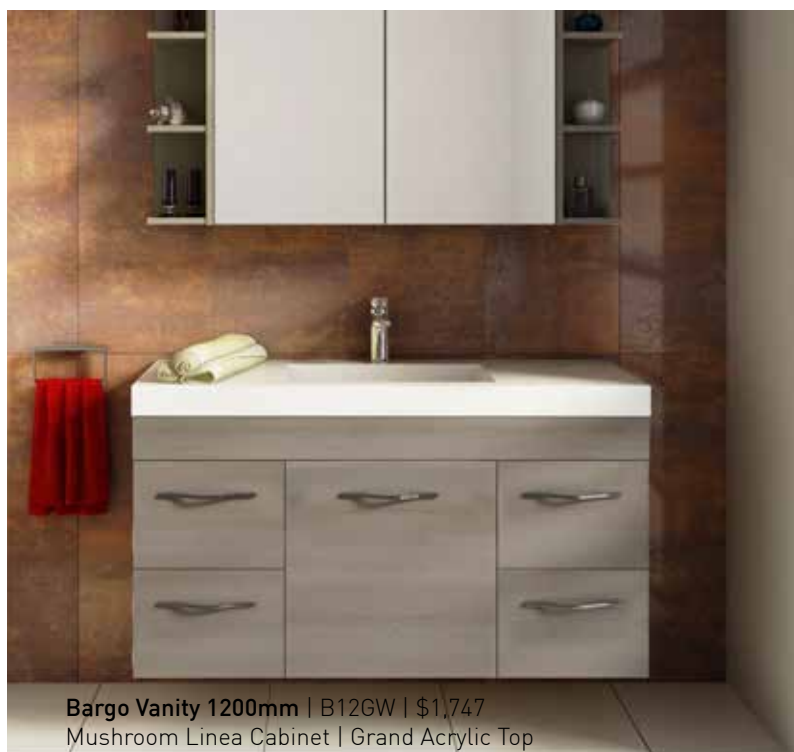

This chapter shows the wall hung options for the Bargo. Page on for floor standing versions or leg mounted options.

**Bargo Vanity 2100mm** | B211RW | \$3,398  
White Gloss Cabinet | Regal Acrylic Top Single Bowl

**Bargo Vanity 2100mm** | B212RW | \$3,599  
Sublime Teak Texture Cabinet | Regal Acrylic Top Double Bowl

**Bargo Vanity 1050mm** | B105GW | \$1,544  
White Gloss Cabinet | Grand Acrylic Top

**Bargo Vanity 1200mm** | B12GW | \$1,747  
Mushroom Linea Cabinet | Grand Acrylic Top

**Bargo Vanity 600mm** | B60GW | \$1,069  
White Gloss Cabinet | Grand Acrylic Top

**Bargo Vanity 900mm** | B90GW | \$1,343 (Pictured)  
**Bargo Vanity 750mm** | B75GW | \$1,200  
Natural Zebrano Cabinet | Grand Acrylic Top