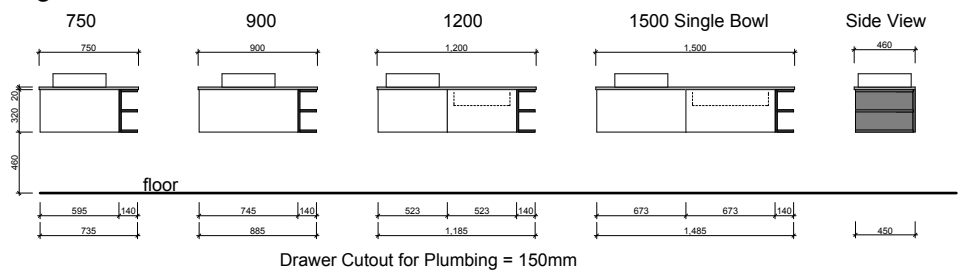

PURE ZEST

Wall Hung