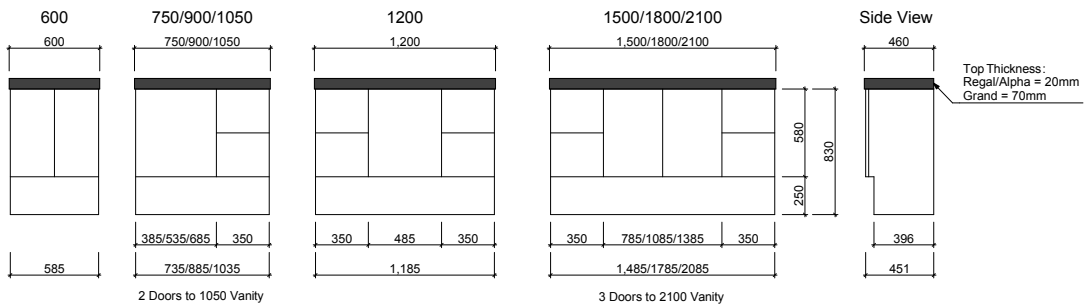

Floor Standing