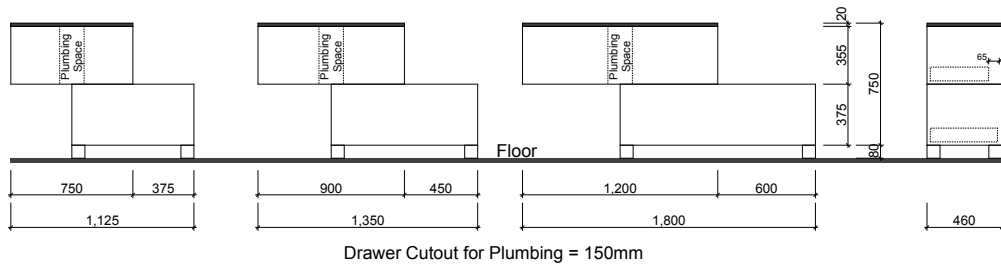

MOD SERIES

Mod 2