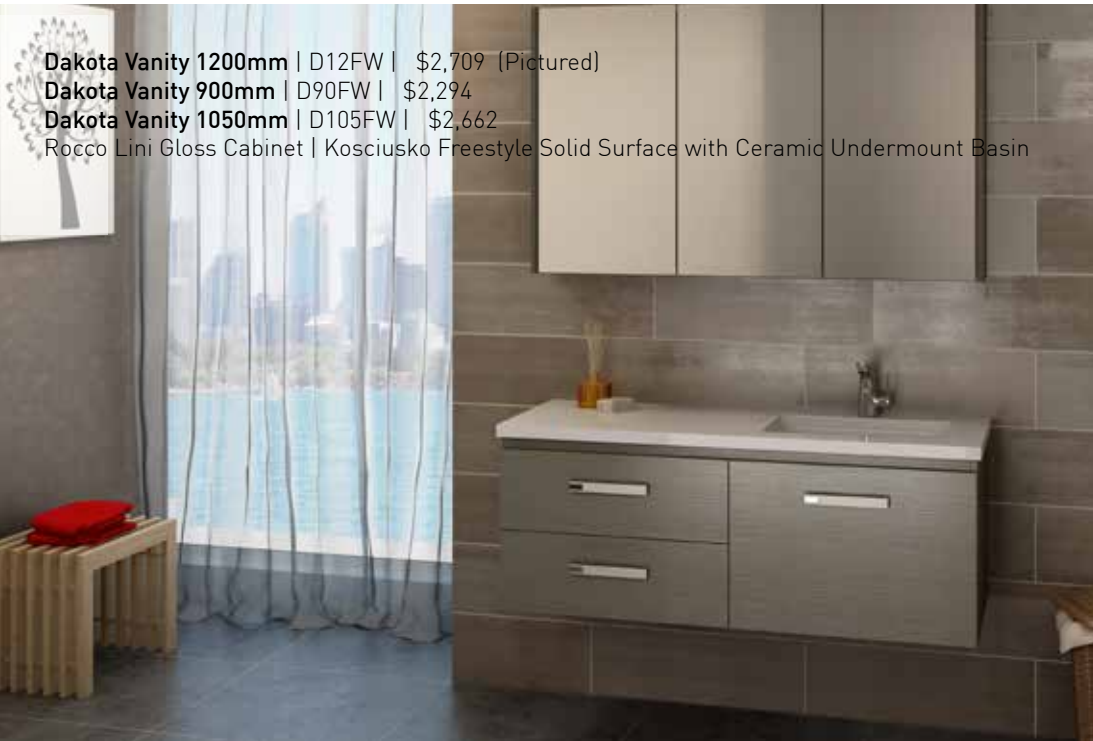

Dakota Vanity 1500mm | D151FW | $3,243 (Pictured)
Dakota Vanity 1800mm | D181FW | $3,920
Dakota Vanity 2100mm | D211FW | $4,383
White Gloss Cabinet | Bianco Quartz Freestyle Solid Surface with Ceramic Undermount Basin

Dakota Vanity 750mm | D75FW | $1,686 (Pictured)
Dakota Vanity 600mm | D60FW | $1,628
Echelon Redwood Cabinet | Coconut Milk Freestyle Solid Surface with Ceramic Undermount Basin

Dakota Vanity 1200mm | D12FW | $2,709 (Pictured)
Dakota Vanity 900mm | D90FW | $2,294
Dakota Vanity 1050mm | D105FW | $2,662
Rocco Lini Gloss Cabinet | Kosciusko Freestyle Solid Surface with Ceramic Undermount Basin