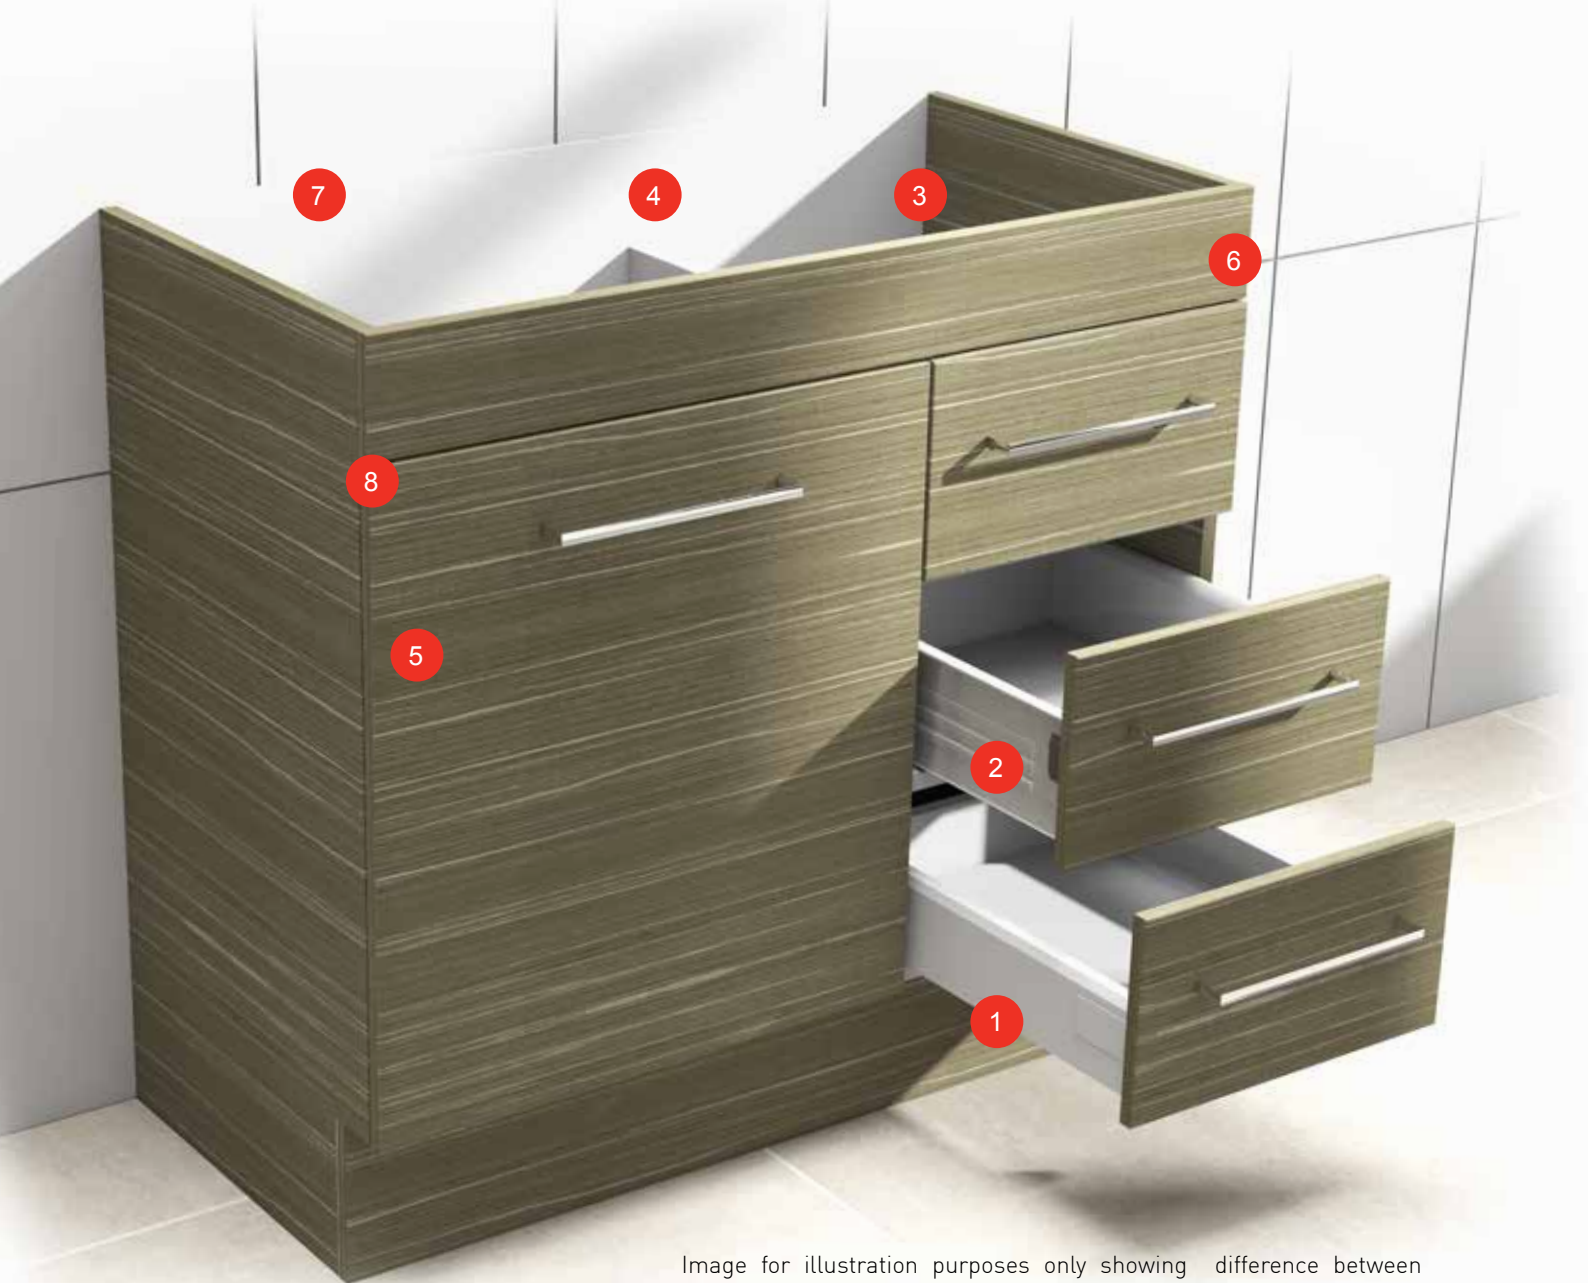

## THE ULTIMATE VANITY STRENGTH TEST

Having a great looking vanity is one thing. Having a vanity strong enough to use as a grand stand for your whole family is another!

For this TEST OF STRENGTH we installed a 1500mm wall hung vanity using the bare minimum number of fixings to meet our installation instructions. Then we loaded it with 37 bags of cement totalling 740kg. With our solid rear panel which is tongue and grooved into the cabinet the vanity supported this full weight.

With TIMBERLINE vanities you can be assured you aren't only getting a pretty face! Our vanities are tough!

**740kg!!**

On a wall  
hung vanity!

Image for illustration purposes only showing difference between standard steel drawer runners and full extension drawer runners

### FULL EXTENSION DRAWER RUNNERS

Used on selected vanities these full extension soft close drawer runners are the epitome of quality and style. By fully extending you can access right to the very back of the drawer and the soft close always glides stealthily closed.