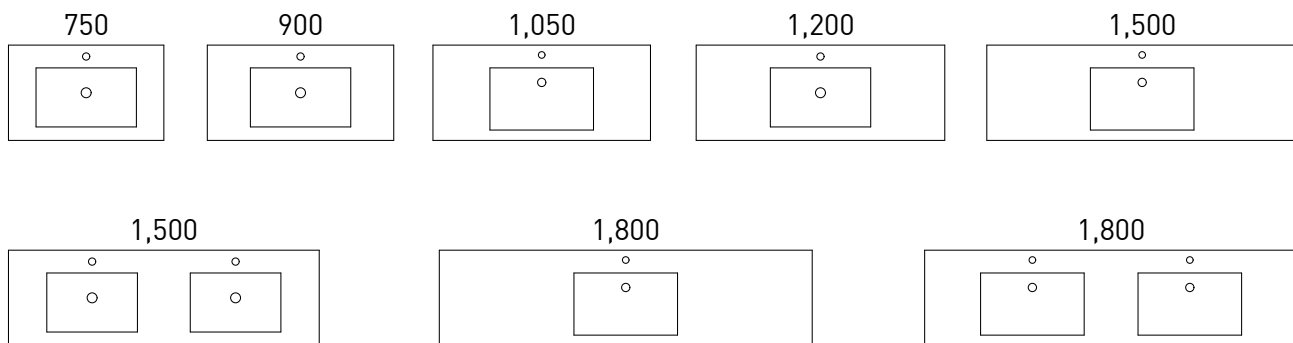

ORLANDO

The simple, understated looks of the Orlando vanities is what makes them so immensely popular. But don't be deceived – behind their large flat drawer front lies cavernous storage. Not only do you get the full extension drawer but also a smaller internal pull out drawer.

ORLANDO AVAILABILITY CHART:

Orlando Vanity 900mm | OR90GW | $1,379 (Pictured)

Orlando Vanity 750mm | OR75GW | $1,259

Rocco Lini Cabinet | Grand Acrylic Top

ALSO PICTURED: New York Shaving Cabinet 900mm | SN90 | $643