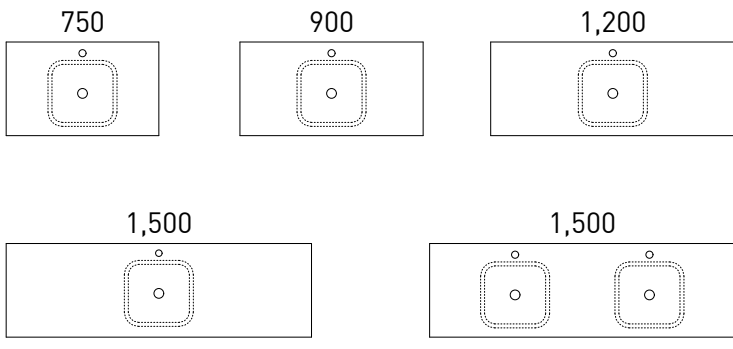

ASHTON

Choose from six basins, fifteen top colours, twenty two cabinet colours and fourteen handle options to get just the Ashton vanity for your bathroom. The cavernous drawers give you a huge amount of storage space and they come complete with soft close attachments.

ASHTON AVAILABILITY CHART: