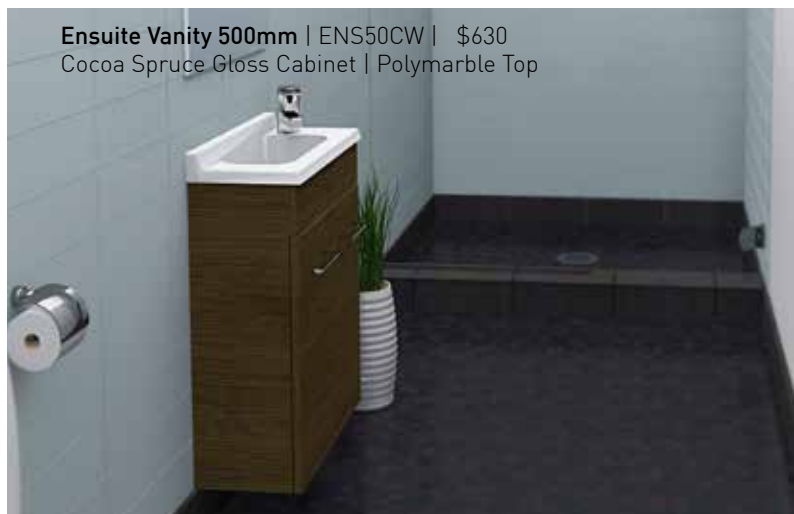

Ensuite Vanity 500mm | ENS50CW | $630
Cocoa Spruce Gloss Cabinet | Polymarble Top