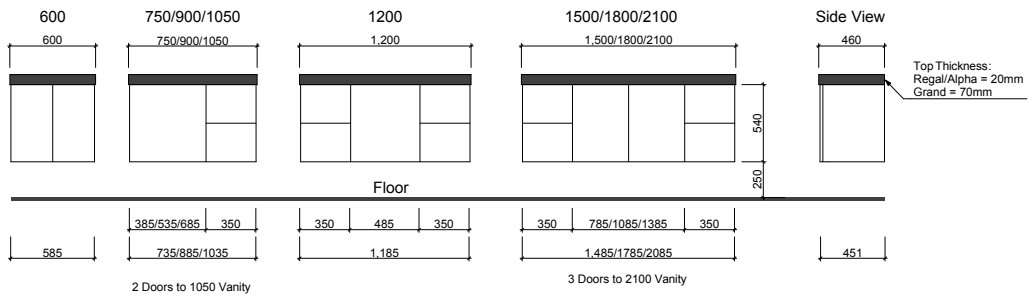

CARLO

Wall Hung