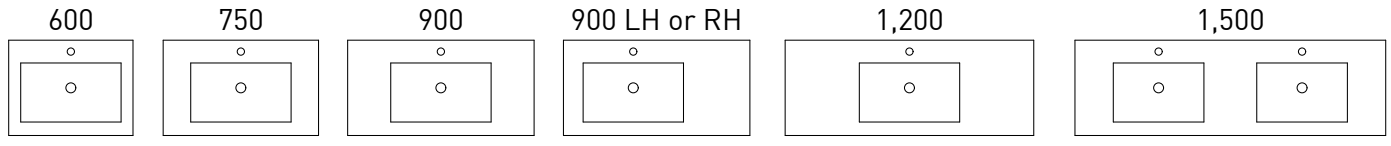

### INDIANA AVAILABILITY CHART:

**Indiana Vanity 1200mm** | I12AW | \$1,075  
 White Gloss Cabinet | Alpha Ceramic Top

ALSO PICTURED: Denver Shaving Cabinet 1200mm | SD12 | \$728

**Indiana Vanity 600mm** | I60AW | \$588  
Amari Oak Texture Cabinet | Alpha Ceramic Top