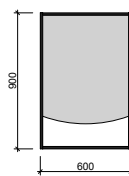

SHAVERS

Denver

New York

Boston

Pure Bliss

166 Deep

Pure Zest

Waste size: Acrylic = 40mm, Ceramic = 32mm, Sculptured Marble = 32mm

Note: Where left or right hand options are available please specify or else cabinets will be supplied as per these drawings.

NOTE: All vanity top and basin sizes are nominal only. E&OE