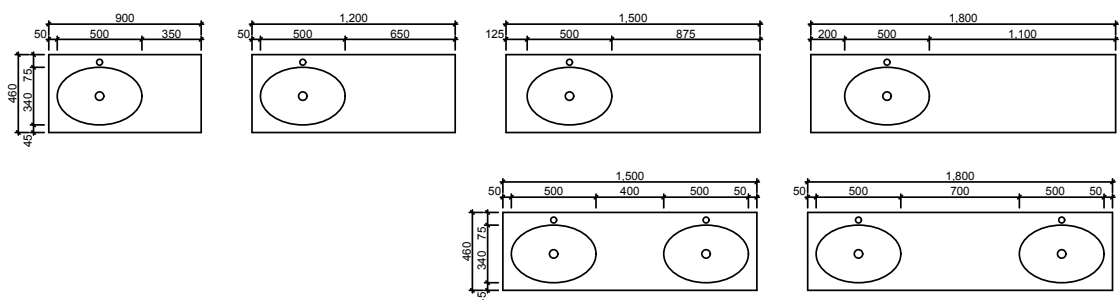

Pure Pond

Corian® | Waste Size: 40mm | Tap Holes: 0, 1 or 3 | Bowl Depth: 60mm

Waste size: Acrylic = 40mm, Ceramic = 32mm, Sculptured Marble = 32mm

Note: Where left or right hand options are available please specify or else cabinets will be supplied as per these drawings.

NOTE: All vanity top and basin sizes are nominal only. E&OE