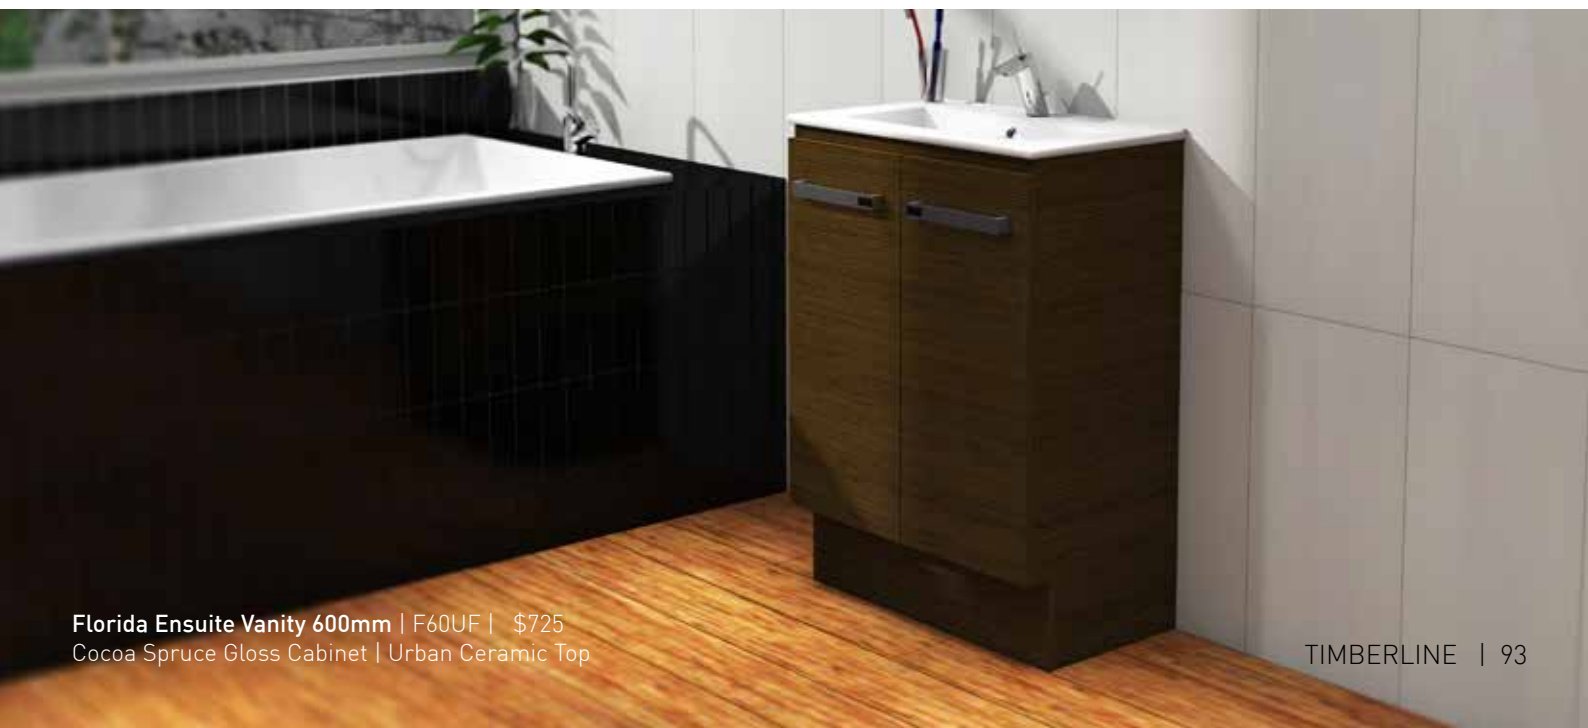

Florida Ensuite Vanity 1000mm | F10UF | $1,054
Shannon Oak Gloss Cabinet | Urban Ceramic Top
ALSO PICTURED: Boston Shaving Cabinet 1050mm | SB105 | $776

Florida Ensuite Vanity 600mm | F60UF | $725
Cocoa Spruce Gloss Cabinet | Urban Ceramic Top