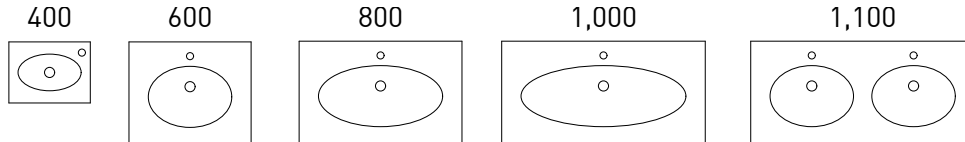

ANDORRA

With stunning ceramic tops made in Italy, the Andorra vanities are an amazing blend of simplistic style and high quality finish. The ceramic tops include a graceful curved 'drop front'. The drawers (except 400mm cabinet) are all Blum full extension soft close runners for the ultimate touch of class.

If you want to bring some design flair to your sophisticated lifestyle - the Andorra is for you.

ANDORRA AVAILABILITY CHART: