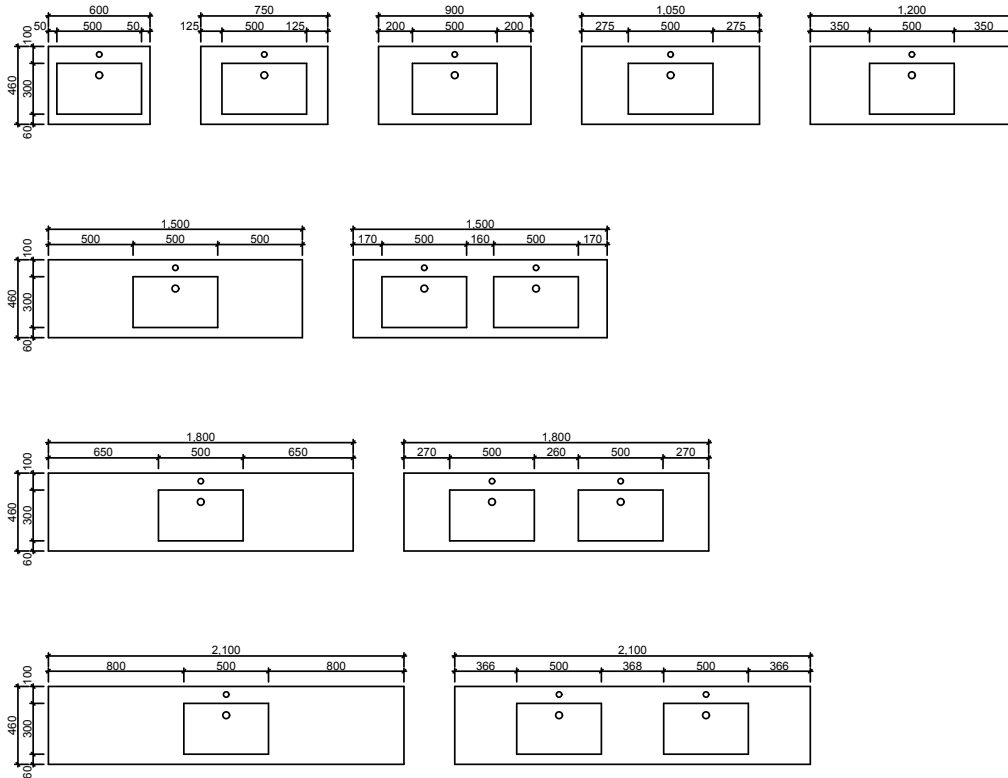

VANITY TOPS

Regal

Acrylic | Waste Size: 40mm | Tap Holes: 0, 1 or 3 | Bowl Depth: 120mm