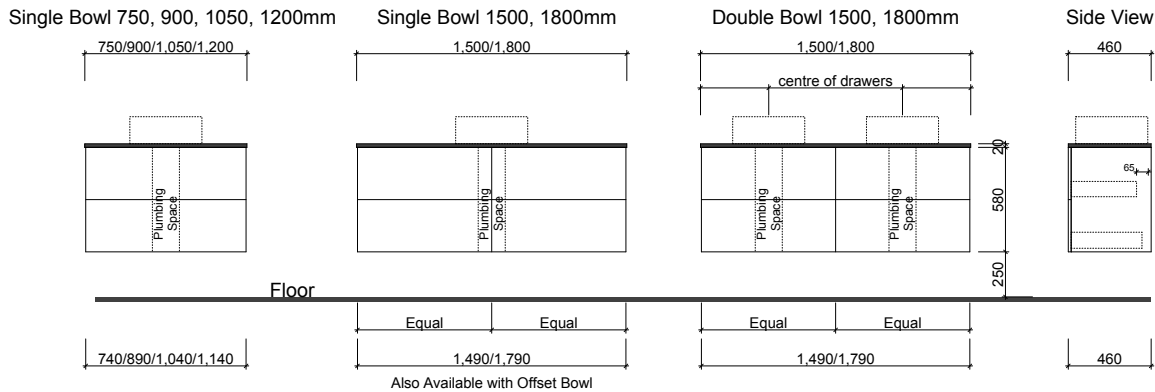

OXBOW

Wall Hung

Drawer Cutout for Plumbing = 150mm