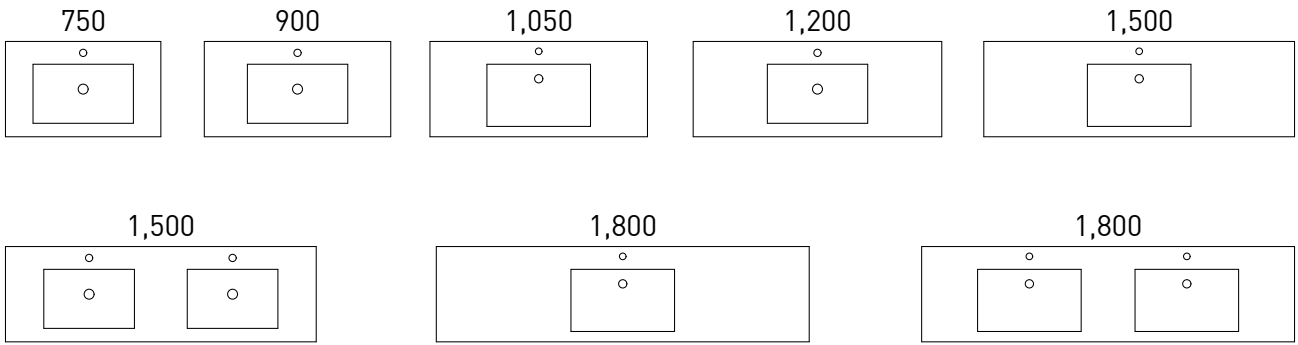

ORLANDO AVAILABILITY CHART:

VANITIES ON LEGS