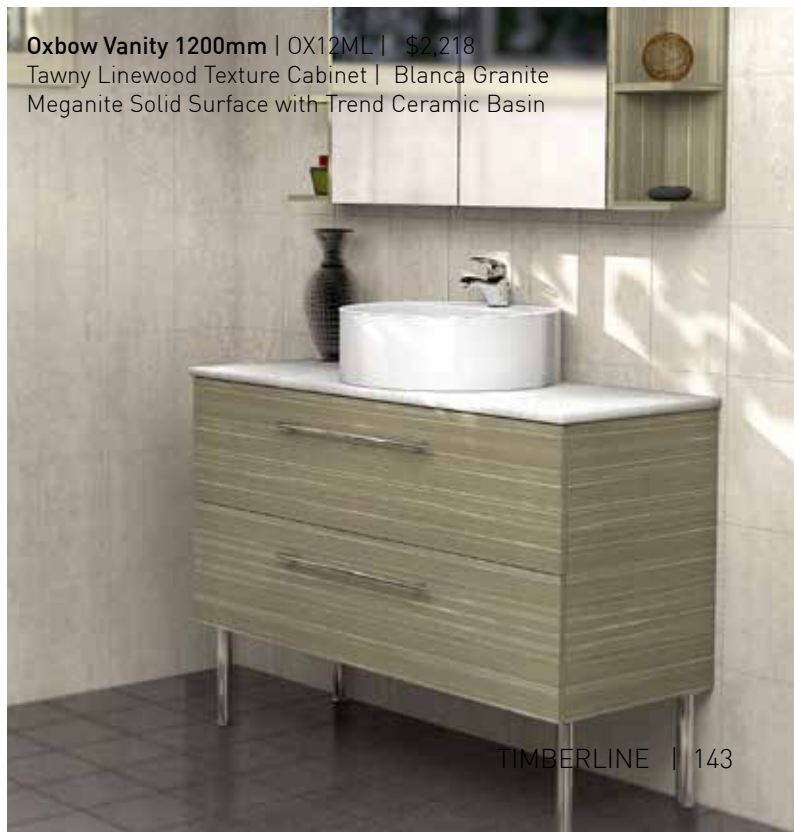

OXBOW AVAILABILITY CHART

(Single bowl vanities available as centre bowl or left or right offset)