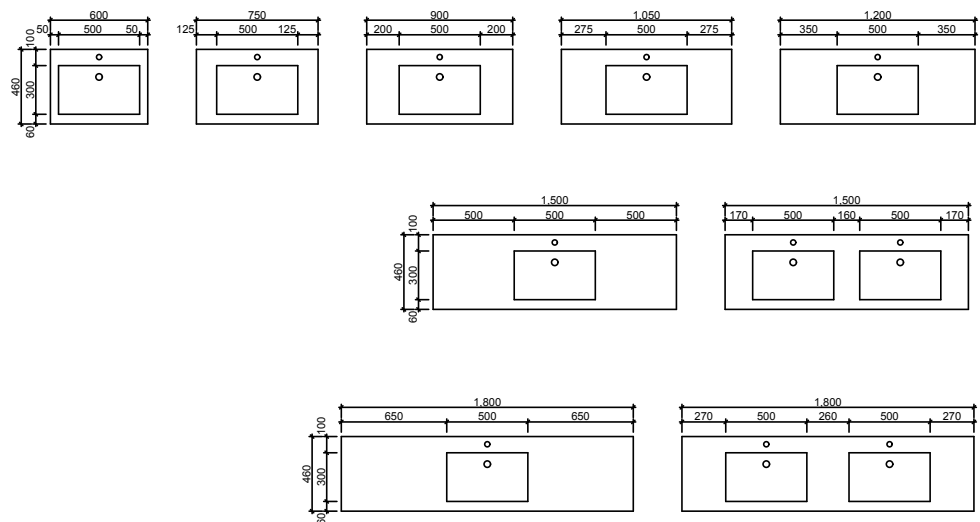

VANITY TOPS

Emerald

Ceramic | Waste Size: 32mm with overflow | Tap Holes: 0 or 1 | Bowl Depth: 100mm

Ensuite

Polymarble/Acrylic | Waste Size: 40mm | Tap Holes: 1 (500), 1 or 3 (600, 750) | Bowl Depth: 75mm

Grand

Acrylic | Waste Size: 40mm | Tap Holes: 0, 1 or 3 | Bowl Depth: 120mm

Pure Pond

Corian® | Waste Size: 40mm | Tap Holes: 0, 1 or 3 | Bowl Depth: 60mm

Waste size: Acrylic = 40mm, Ceramic = 32mm, Sculptured Marble = 32mm

Note: Where left or right hand options are available please specify or else cabinets will be supplied as per these drawings.

NOTE: All vanity top and basin sizes are nominal only. E&OE