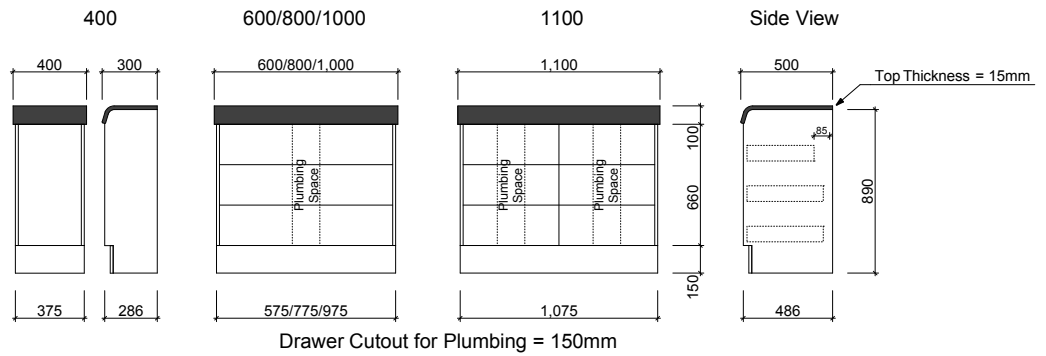

Floor Standing