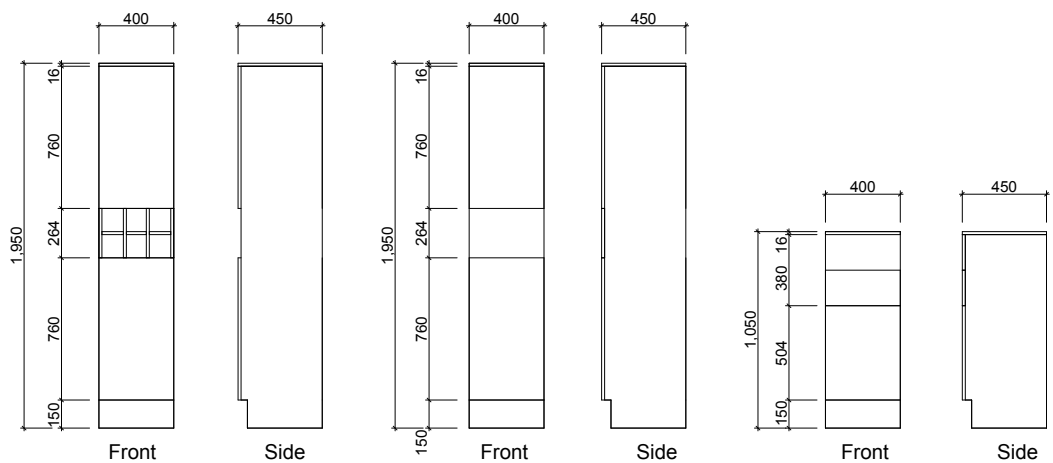

Floor Standing

LH Hinge standard. Specify RH hinge if required.