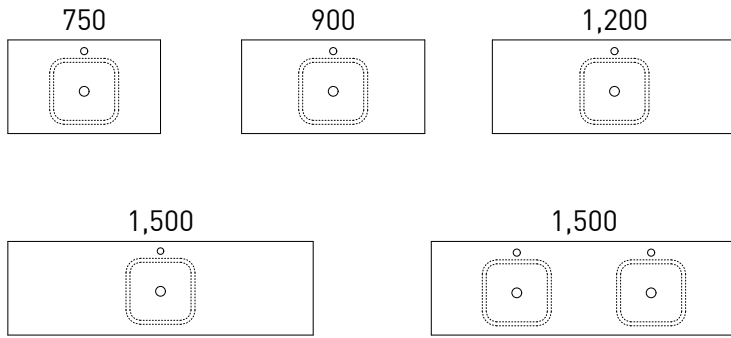

ASHTON AVAILABILITY CHART: