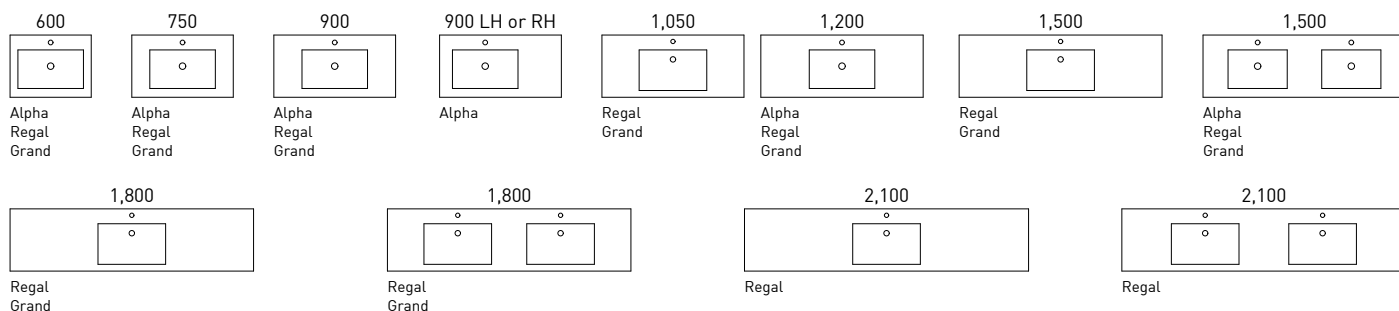

BARGO

The Bargo vanities give you an almost endless selection of sizes and styles. Choose the 'Grand', 'Regal', 'Regal Semi-Recessed' or 'Alpha' tops (see the inside back cover) and use them on the huge selection of sizes from 600mm wide right up to 2100mm wide.

BARGO AVAILABILITY CHART: