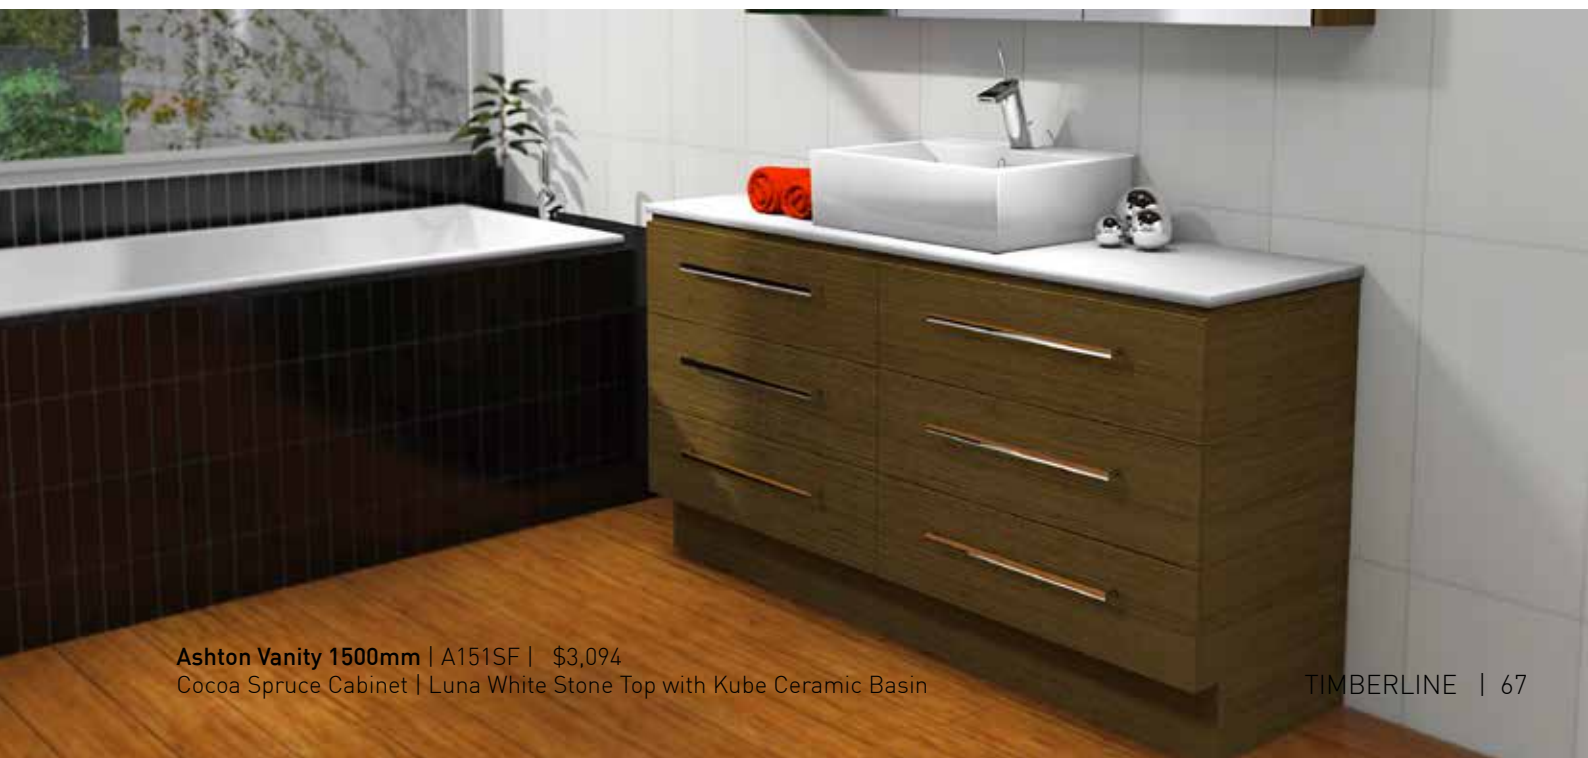

Ashton Vanity 1500mm | A151SF | $3,094
Cocoa Spruce Cabinet | Luna White Stone Top with Kube Ceramic Basin