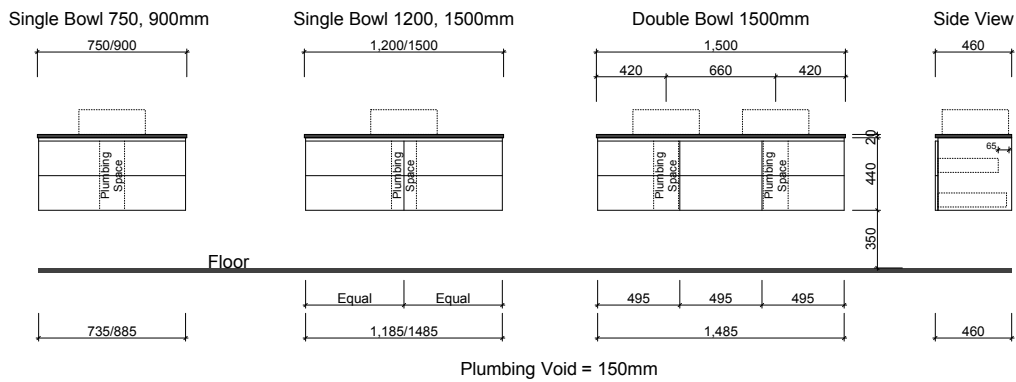

ASHTON

Wall Hung