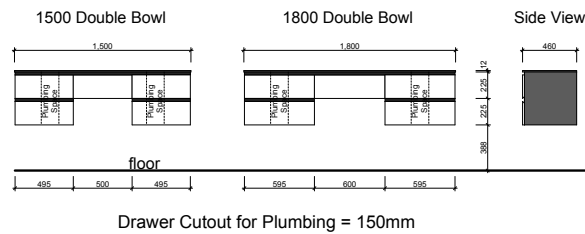

PURE BLISS

Wall Hung