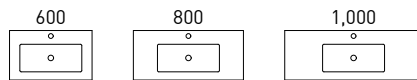

FLORIDA AVAILABILITY CHART: