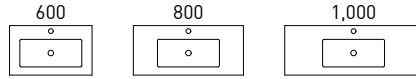

FLORIDA AVAILABILITY CHART: