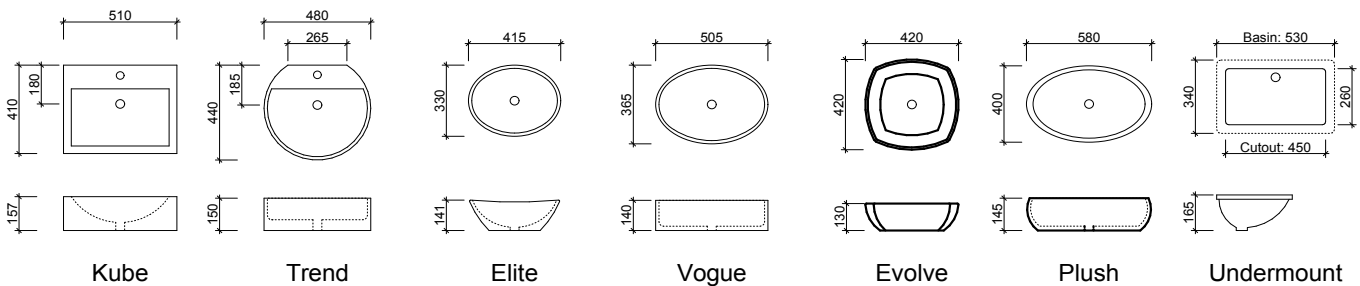

Vessel Basins

Ceramic

Waste size: Acrylic = 40mm, Ceramic = 32mm, Sculptured Marble = 32mm

Note: Where left or right hand options are available please specify or else cabinets will be supplied as per these drawings.

NOTE: All vanity top and basin sizes are nominal only. E&OE