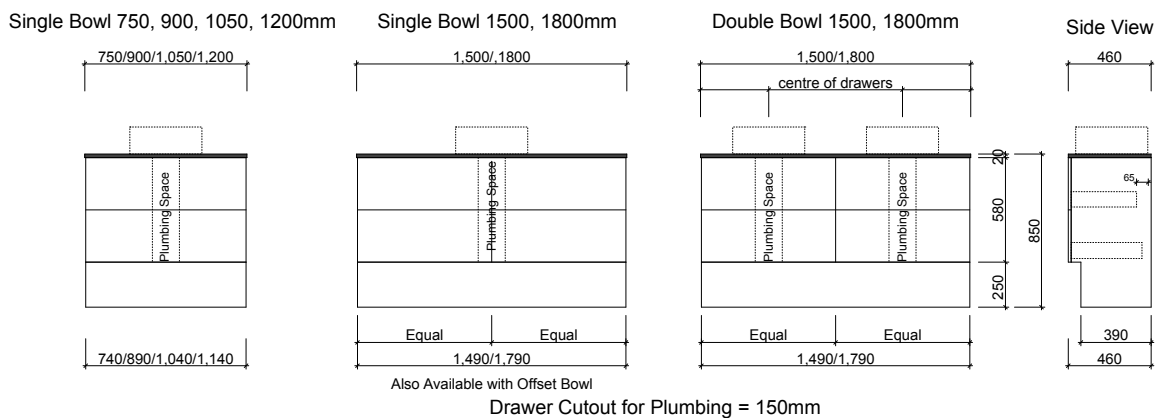

Floor Standing

Drawer Cutout for Plumbing = 150mm

Waste size: Acrylic = 40mm, Ceramic = 32mm, Sculptured Marble = 32mm

Note: Where left or right hand options are available please specify or else cabinets will be supplied as per these drawings.

NOTE: All vanity top and basin sizes are nominal only. E&OE