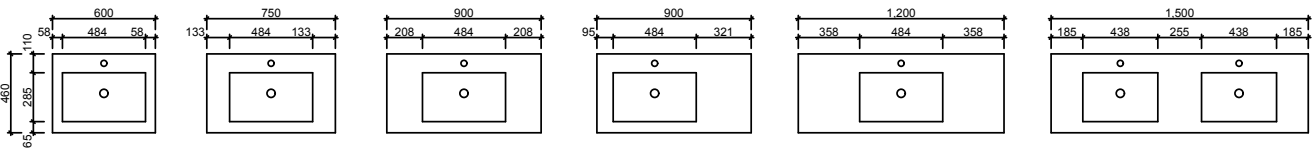

VANITY TOPS

Alpha

Ceramic | Waste Size: 32mm with overflow | Tap Holes: 1 or 3 | Bowl Depth: 125mm