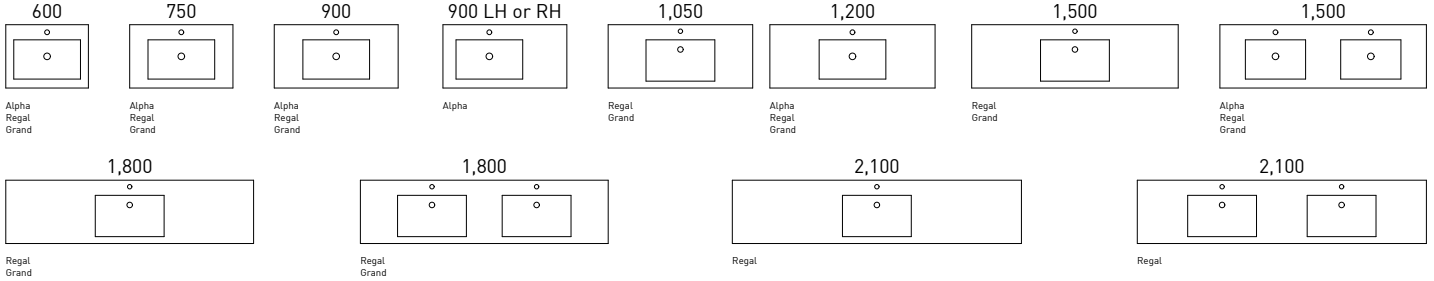

CARLO

Simple yet sophisticated sums up the Carlo vanities. Their smart clean lines and wide range of sizes make them one of our all-time favourites.

CARLO AVAILABILITY CHART:

Carlo Vanity 900mm | C900SAW | $1,292
Cocoa Spruce Gloss Cabinet | Alpha Offset Ceramic Top

ALSO PICTURED: Denver Shaving Cabinet 900mm | SD90 | $546