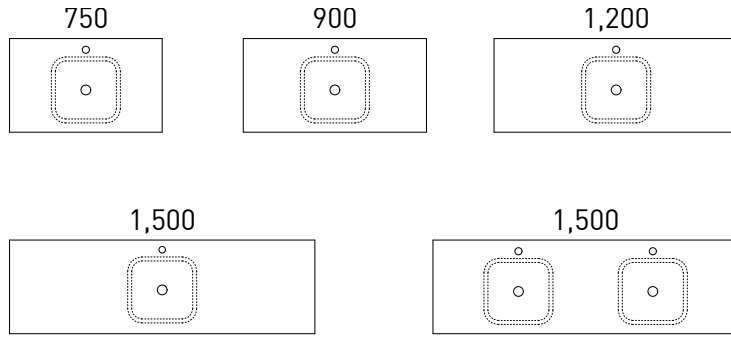

**Ashton Vanity 1500mm** | A152SL | \$3,945

White Gloss Cabinet | Amazon Stone Top with Elite Ceramic Basin

ALSO PICTURED: New York Shaving Cabinet 1350mm | SN135 | \$886

ASHTON AVAILABILITY CHART:

**Ashton Vanity 900mm** | A90SL | \$2,540 (Pictured)  
**Ashton Vanity 750mm** | A75SL | \$2,337  
 White Gloss Cabinet | Luna White Stone Top with Kube Ceramic Basin