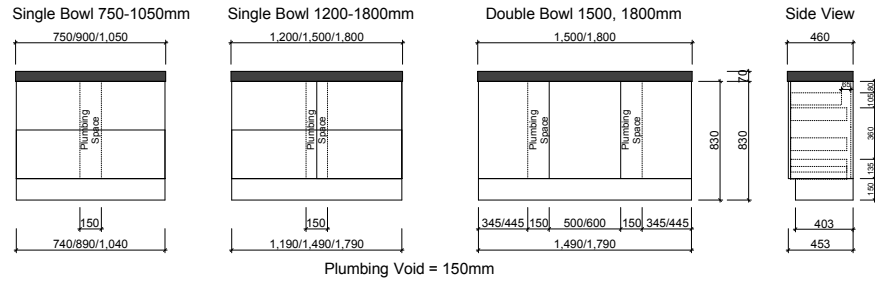

ORLANDO

Wall Hung

Floor Standing

OXBOW

Wall Hung

Drawer Cutout for Plumbing = 150mm

Floor Standing

Drawer Cutout for Plumbing = 150mm

Waste size: Acrylic = 40mm, Ceramic = 32mm, Sculptured Marble = 32mm

Note: Where left or right hand options are available please specify or else cabinets will be supplied as per these drawings.

NOTE: All vanity top and basin sizes are nominal only. E&OE