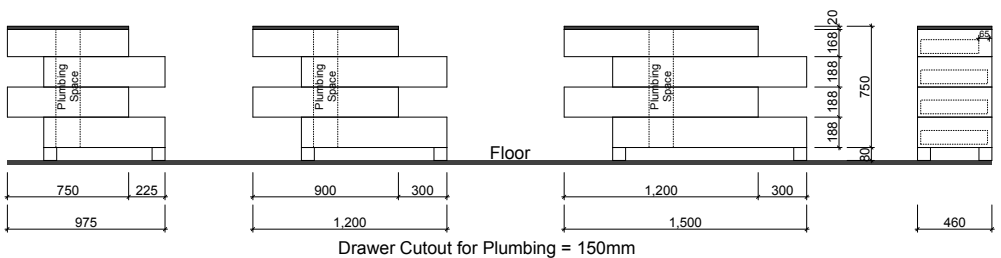

LISBON

Floor Standing

Wall Hung

MOD SERIES

Mod 2

Mod 3

Mod 4