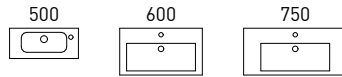

ENSUITE AVAILABILITY CHART:

Ensuite Vanity 600mm | ENS60RL | $986
White Gloss Cabinet | Regal Acrylic Top