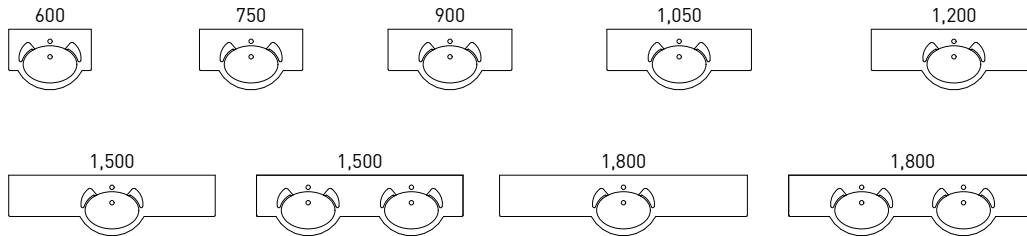

EDEN semi-recessed...

Not every bathroom is blessed with endless space. The Eden 'Semi-Recessed' vanities seamlessly combine storage, a generous basin and style into one package. Add a shaving cabinet over your vanity to get that extra cupboard space every bathroom needs.

EDEN SEMI-RECESSED AVAILABILITY CHART: