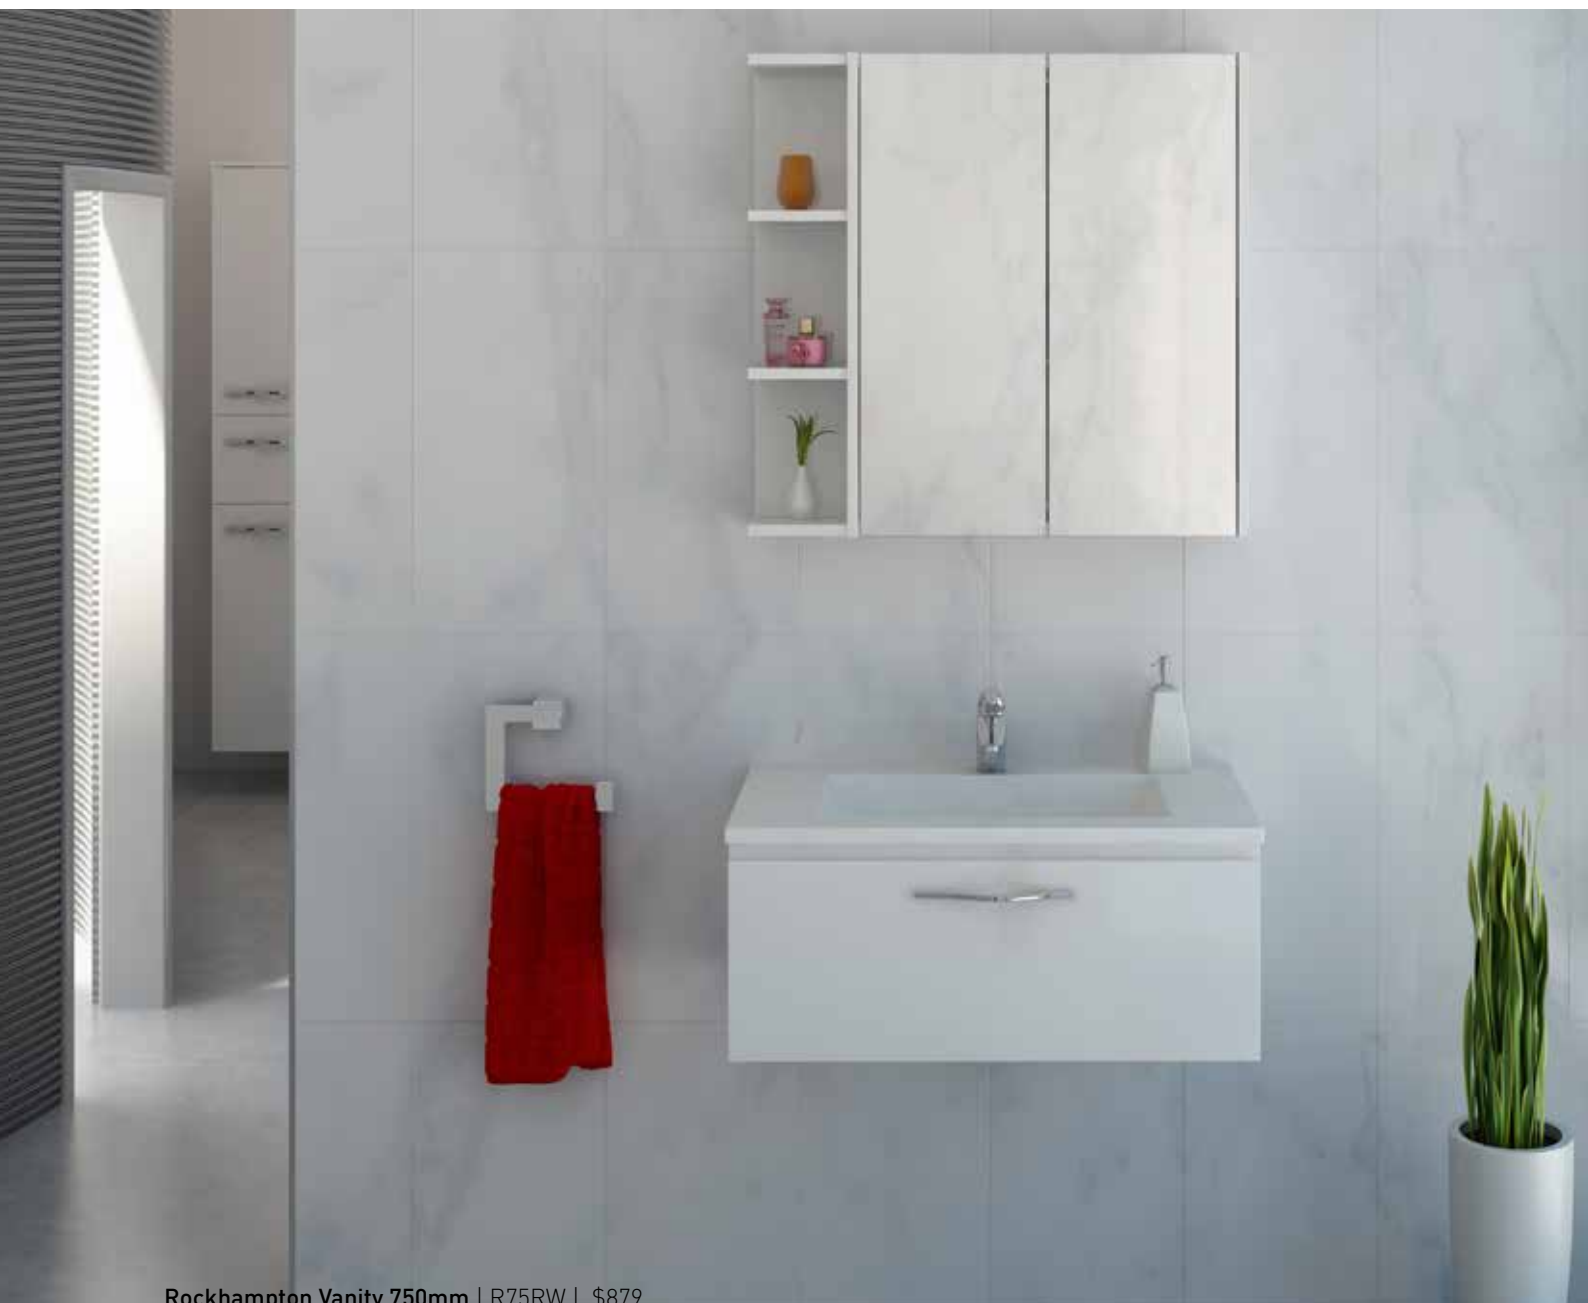

## ROCKHAMPTON AVAILABILITY CHART:

**Rockhampton Vanity 1200mm** | R12RW | \$1,271  
White Gloss Cabinet | Regal Acrylic Top

ALSO PICTURED: Boston Shaving Cabinet 1200mm | SB12 | \$850

**Rockhampton Vanity 900mm | R90RW | \$986**  
Mushroom Linea Cabinet | Regal Acrylic Top