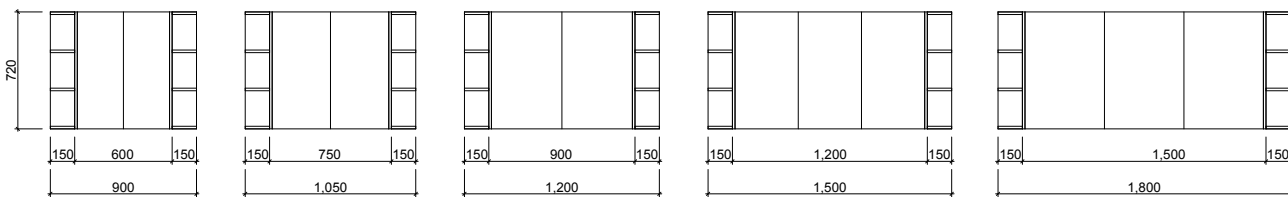

Boston

All cabinets 166mm deep.

Pure Bliss