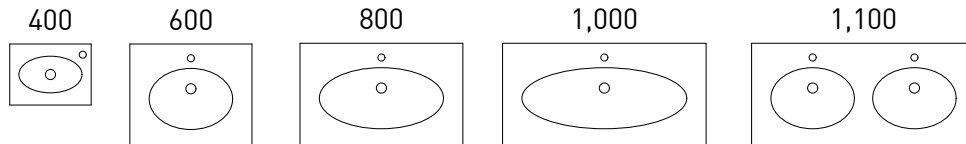

ANDORRA

There aren't any ceramic tops quite as unique as these Italian made Bowl Plus basins on the Andorra vanities. Their clean, graceful lines and large, deep drawers will transform your new bathroom.

The finest ceramic work is coupled with our magnificent cabinets that include Blum full extension soft close drawers.

ANDORRA AVAILABILITY CHART: