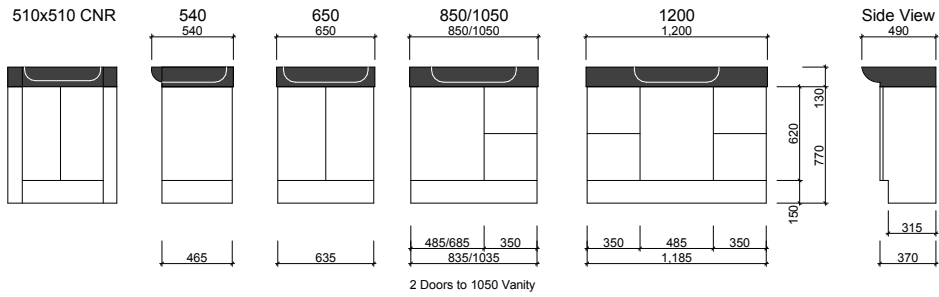

LISBON

Floor Standing