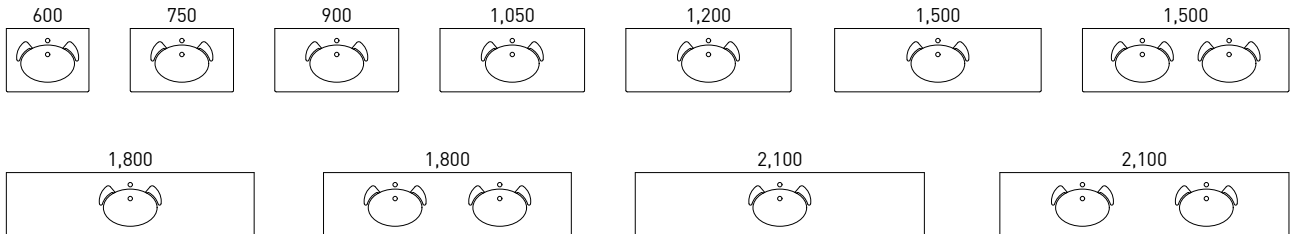

EDEN

The Eden vanities use our timeless 'Classic' acrylic top. Our acrylic tops are Australian made and will redefine your ideas of just how a good vanity top should be. With a heavy inner core these tops are so durable they come complete with a 10 year warranty.

EDEN AVAILABILITY CHART:

Eden Vanity 1500mm | E151CF | $2,215 (Pictured)

Eden Vanity 1800mm | E181CF | $2,573

White Gloss Cabinet | Classic Acrylic Top Single Bowl

ALSO PICTURED: Boston Shaving Cabinet 1500mm | SB15 | $994

ALSO PICTURED: Fraser Tallboy 400mm | F18F | $1,223