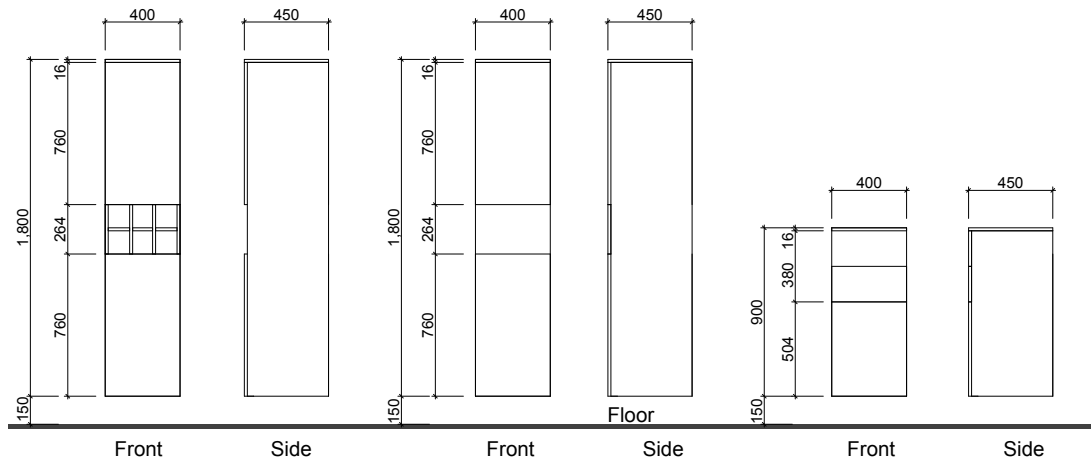

TALL BOYS

Wall Hung

LH Hinge standard. Specify RH hinge if required.