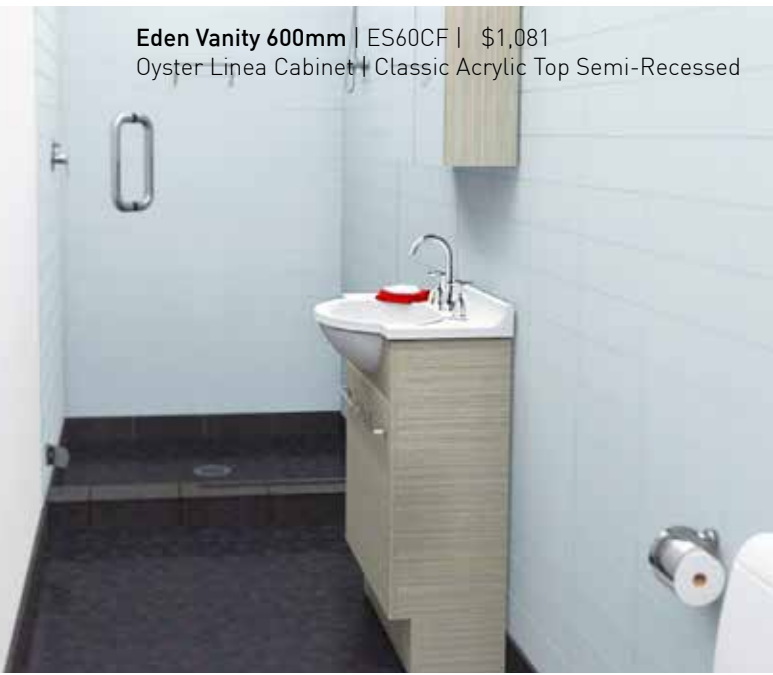

Eden Vanity 600mm | ES60CF | $1,081
Oyster Linea Cabinet | Classic Acrylic Top Semi-Recessed

Eden Vanity 1050mm | ES105CF | $1,568
Milkwood Cabinet | Classic Acrylic Top Semi-Recessed