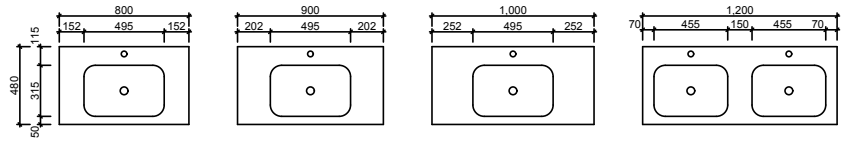

## Tempo

**Sculptured Marble | Waste Size:** 32mm with overflow | **Tap Holes:** 1 or 3 | **Bowl Depth:** 95mm