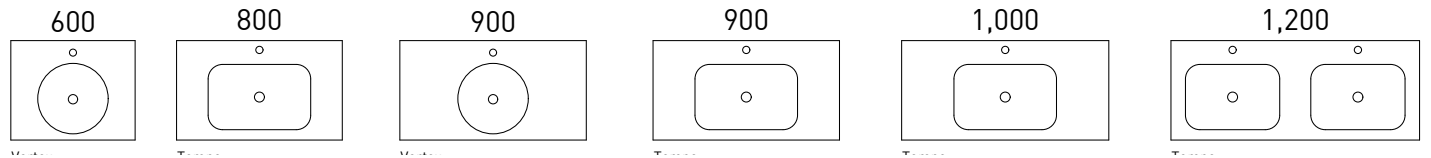

KANSAS

There aren't any vanities out there that pack such style into a bathroom as the Kansas. The open storage shelves along with the sleek lines of the 'Tempo' and 'Vortex' sculptured marble tops always get a second look. Plus you get full extension soft close drawers too.

KANSAS AVAILABILITY CHART:

Kansas Vanity 900mm | K90VF | $1,488
Oyster Linea Cabinet | Vortex Sculptured Marble Top