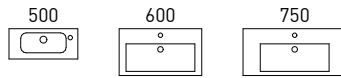

ENSUITE AVAILABILITY CHART: