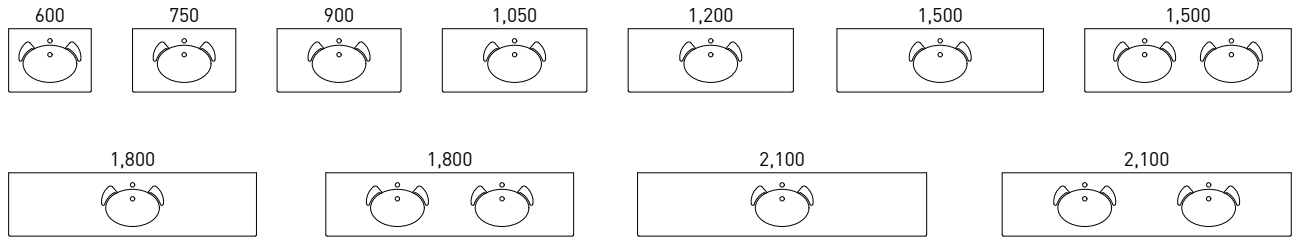

EDEN

The Eden vanities use the 'Classic' acrylic vanity tops for that timeless traditional look. They are pictured here in wall hung versions. Page on to the following sections for both floor standing or leg mounted options. Sizes range from 600mm wide all the way to 2100mm and they are available for the same cost with any of our full range of colours or handles.

EDEN AVAILABILITY CHART: