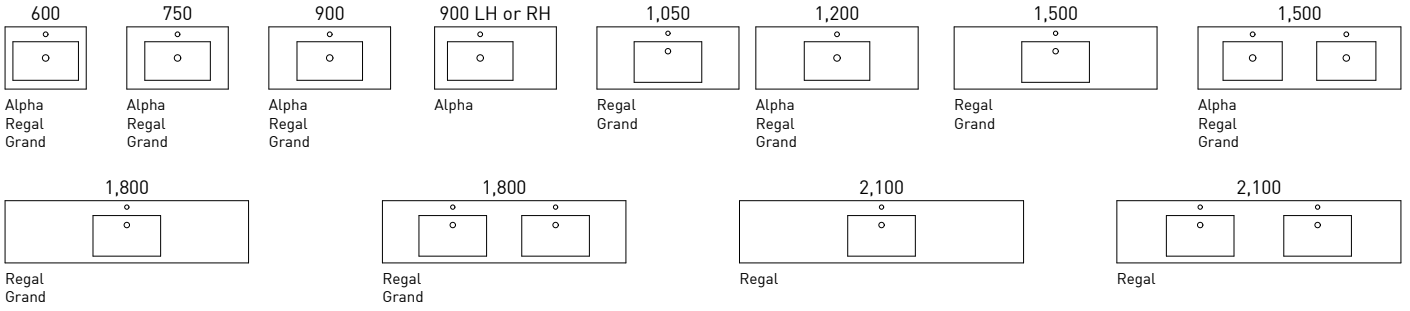

BARGO AVAILABILITY CHART: