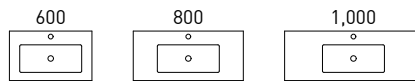

FLORIDA AVAILABILITY CHART: