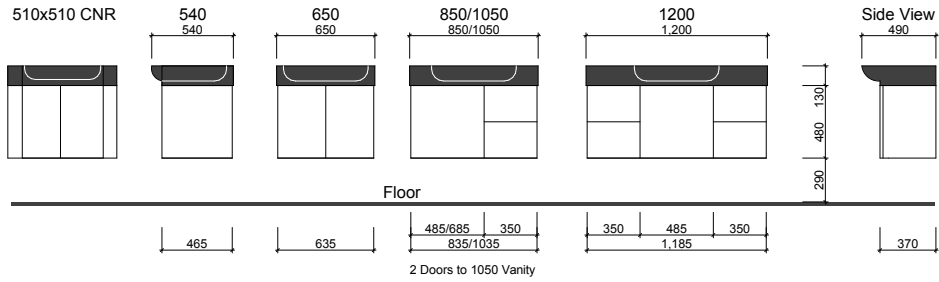

LISBON

Floor Standing

Wall Hung

MOD SERIES

Mod 2

Mod 3

Mod 4