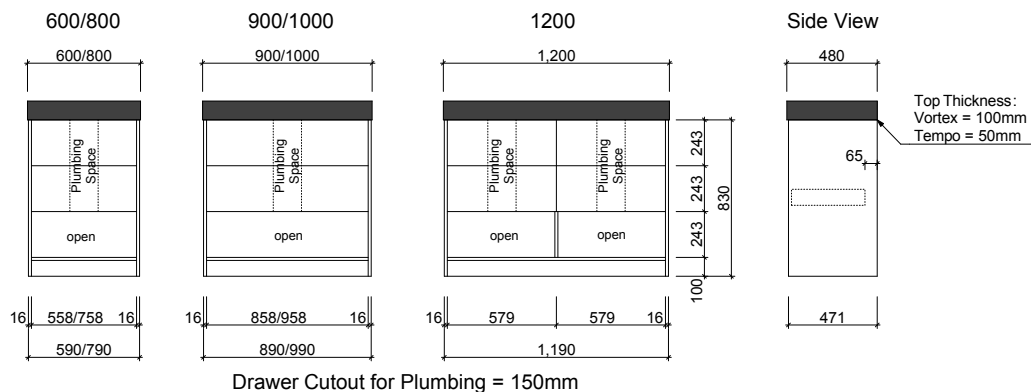

Waste size: Acrylic = 40mm, Ceramic = 32mm, Sculptured Marble = 32mm

Note: Where left or right hand options are available please specify or else cabinets will be supplied as per these drawings.

NOTE: All vanity top and basin sizes are nominal only. E&OE