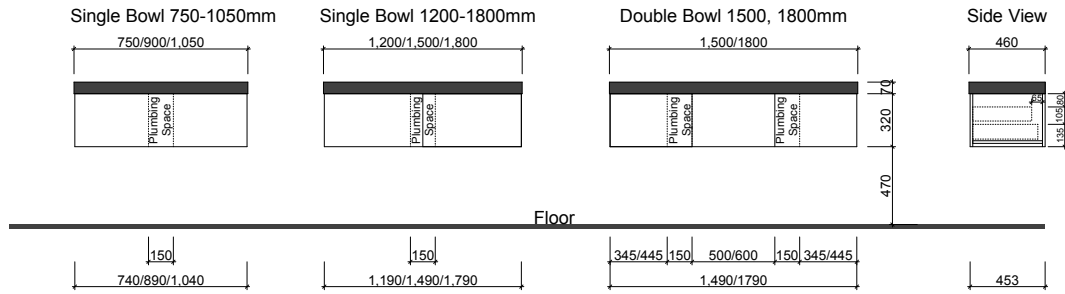

ORLANDO

Wall Hung

Floor Standing