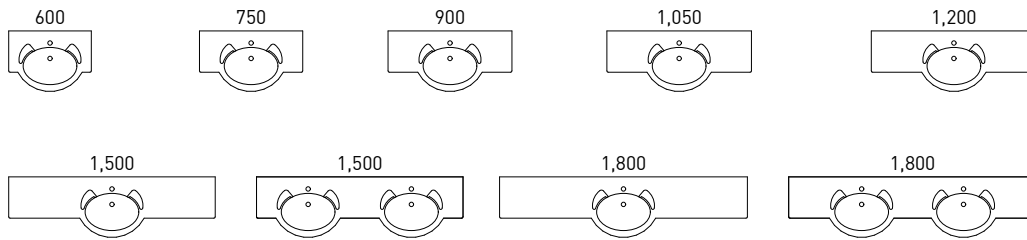

EDEN semi-recessed...

The narrow cabinet and overhanging bowl allow the Eden Semi Recessed to be used in bathrooms where space is at a premium. Choose from our comprehensive collection of sizes from 600mm to 1800mm.

EDEN SEMI-RECESSED AVAILABILITY CHART:

VANITIES ON LEGS