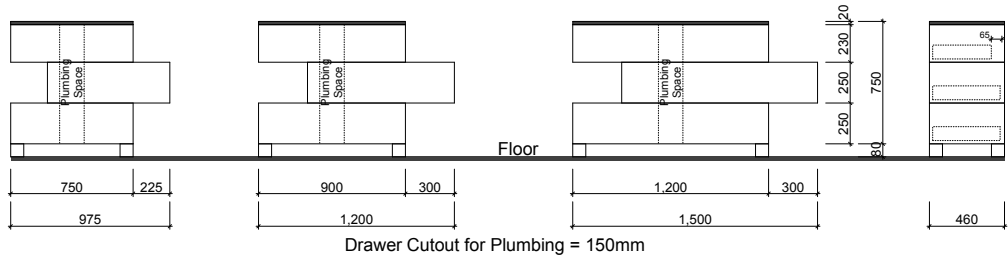

LISBON

Floor Standing

Wall Hung

MOD SERIES

Mod 2

Mod 3

Mod 4