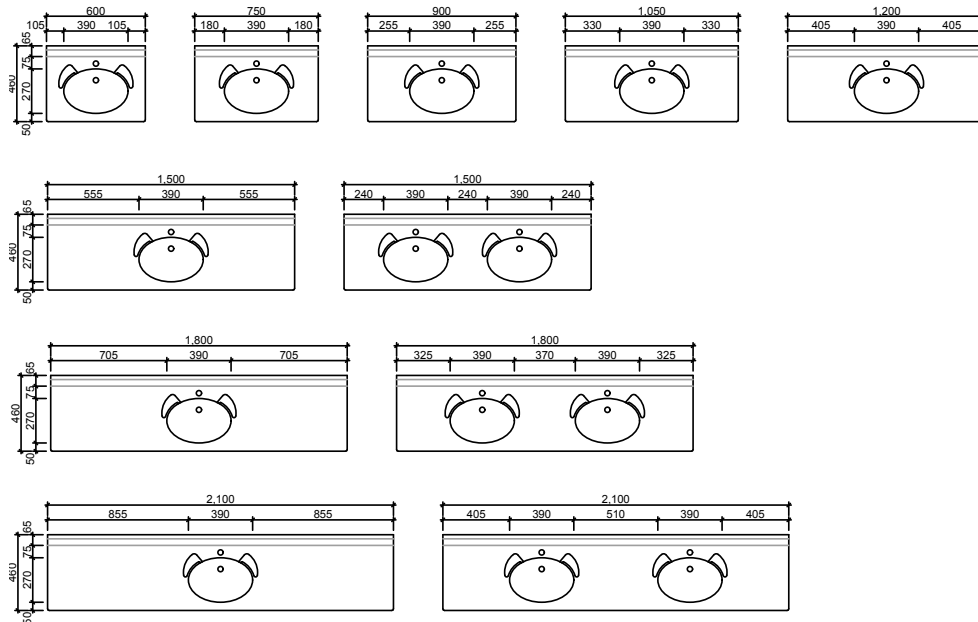

Classic

Acrylic | Waste Size: 40mm | Tap Holes: 0, 1 or 3 | Bowl Depth: 145mm