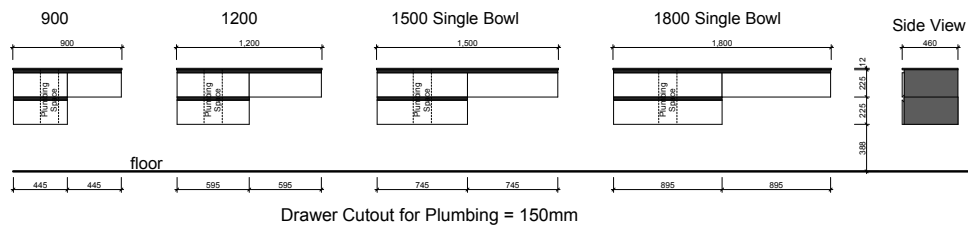

PURE BLISS

Wall Hung