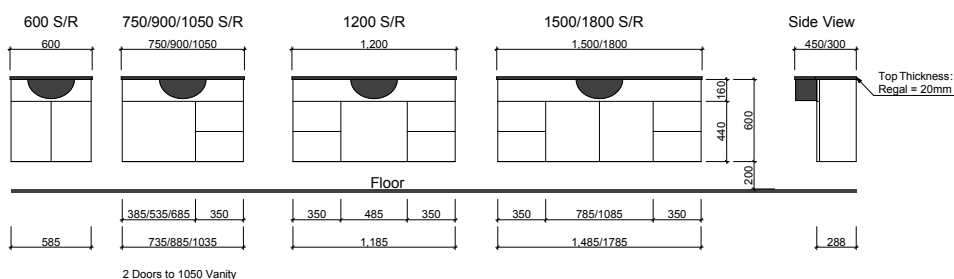

Wall Hung - Semi Recessed