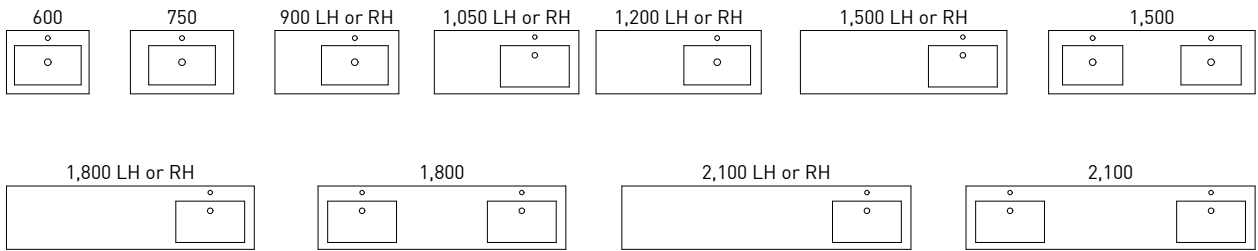

DAKOTA AVAILABILITY CHART:

Dakota Vanity 1200mm | D12FF | $2,958 (Pictured)
Dakota Vanity 900mm | D90FF | $2,506
Dakota Vanity 1050mm | D105FF | $2,887
Stringy Bark Cabinet | Zuccherò Freestyle Solid Surface with Ceramic Undermount Basin