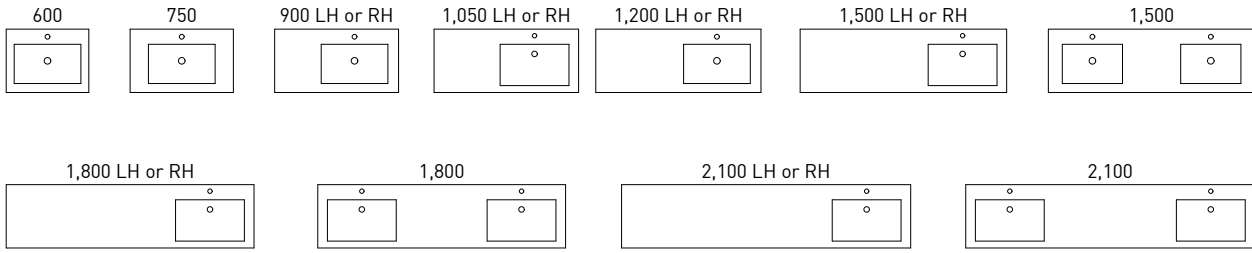

DAKOTA AVAILABILITY CHART: