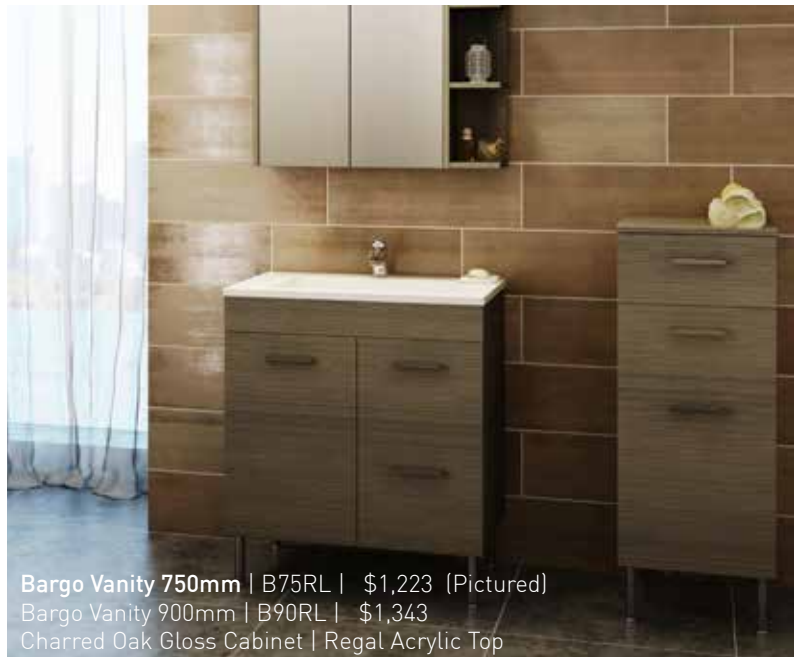

Bargo Vanity 1800mm | B181RL | $2,662 (Pictured)
Bargo Vanity 1500mm | B151RL | $2,233
White Gloss Cabinet | Regal Acrylic Top Single Bowl

BARGO

With soft close drawers and doors, wide range of sizes and 10 year warranty on all the cabinets you can't go wrong with the Bargo. The next few pages show you just what a huge range of sizes and options you can get in the Bargo design. Plus you get to choose from any of our handles, legs and colours.

VANITIES ON LEGS