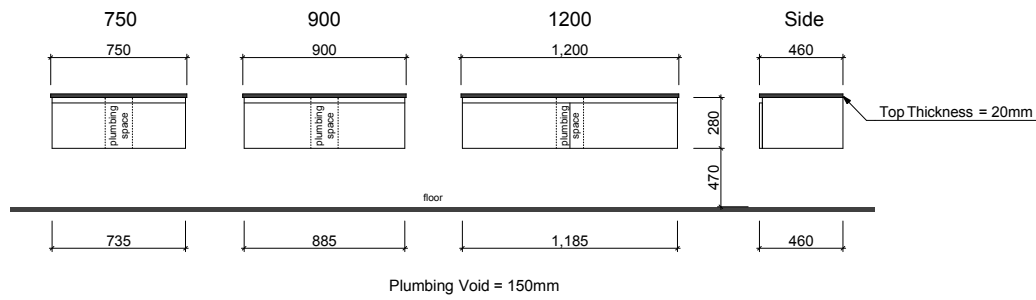

ROCKHAMPTON

Wall Hung