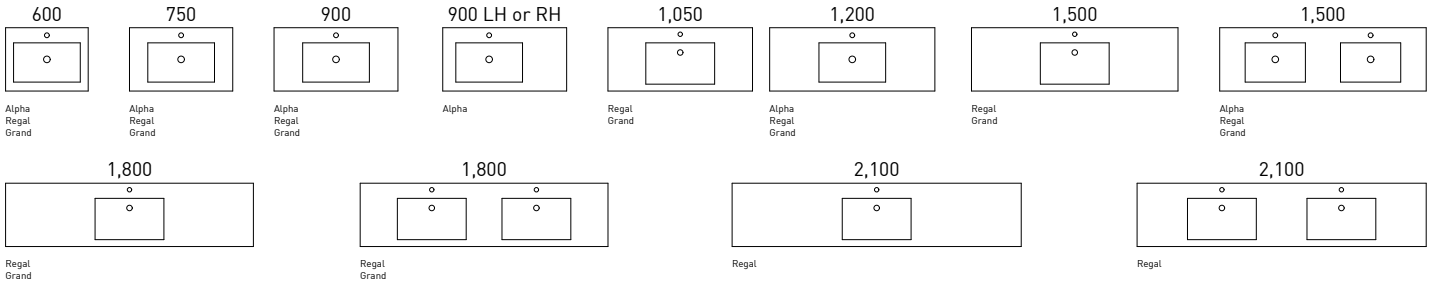

CARLO

Wow – the Carlo range goes on... and on... and on... with such a huge collection of sizes there is bound to be a Carlo that suits your bathroom. Don't forget – any of these vanities can be chosen with any of our huge range of colours or handles as shown on the back cover.

CARLO AVAILABILITY CHART:

VANITIES ON LEGS