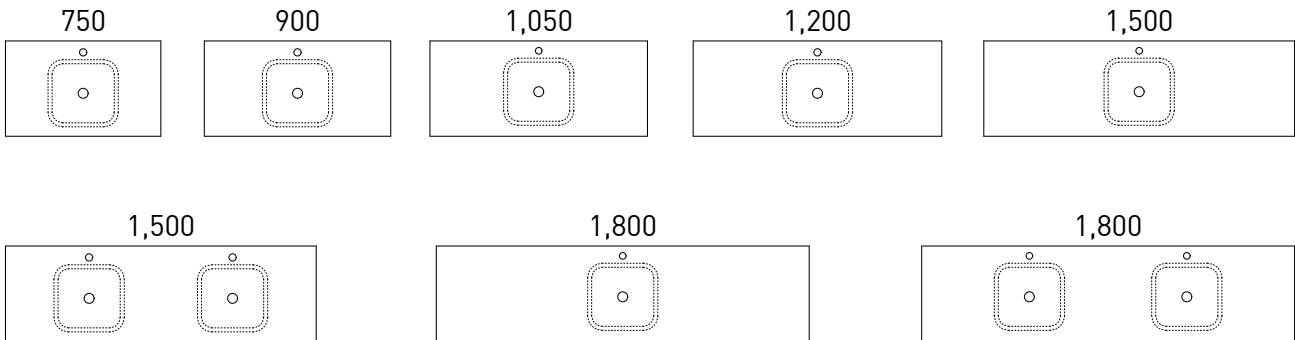

OXBOW

The Oxbow vanity has an irresistible range of selections and options. There are seven basin options, four solid surface top options plus our selection of handles and cabinet colours. Space, style and choice are all waiting for you in the Oxbow vanities.

OXBOW AVAILABILITY CHART

(Single bowl vanities available as centre bowl or left or right offset)

Oxbow Vanity 750mm | OX75MF | $1,755
White Gloss Cabinet | Canvas Mist Meganite Solid Surface with Vogue Ceramic Basin