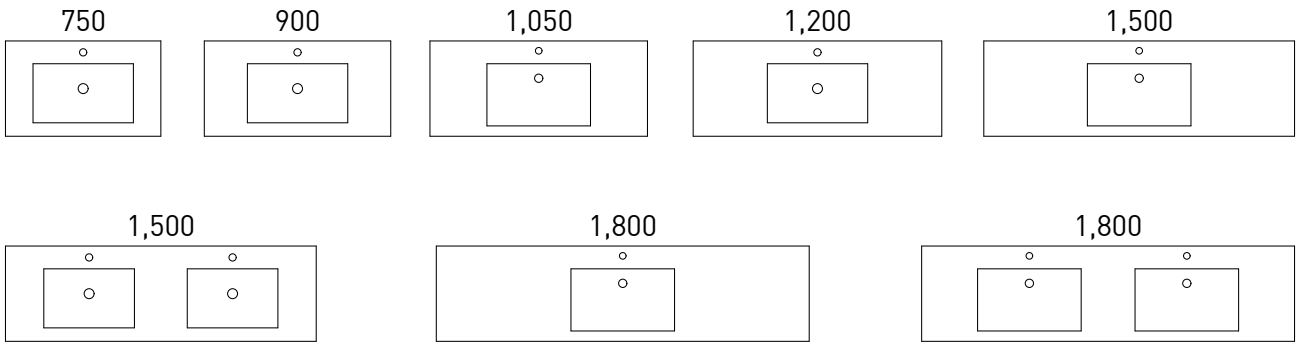

ORLANDO AVAILABILITY CHART: