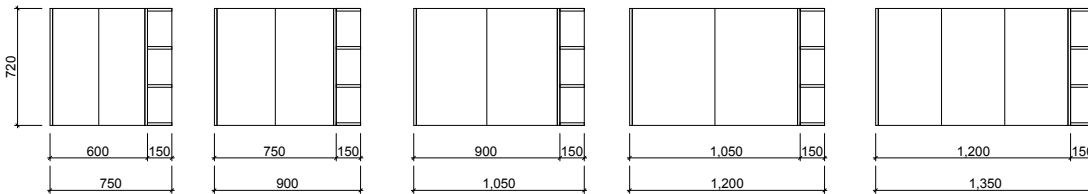

All cabinets 166mm deep. Usable as left or right hand shelves.