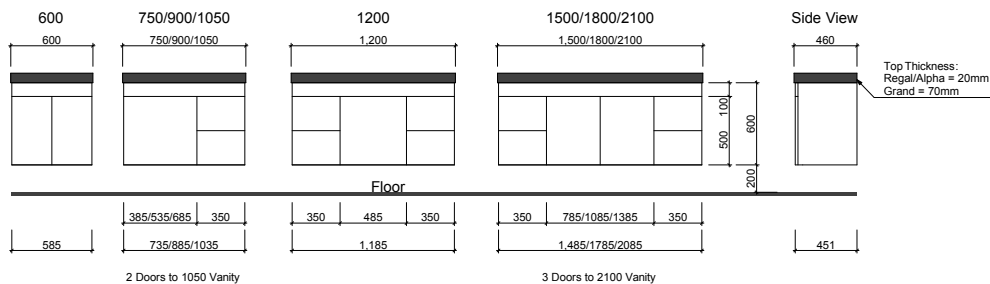

Wall Hung

Wall Hung - Semi Recessed

Floor Standing

Floor Standing - Semi Recessed

Waste size: Acrylic = 40mm, Ceramic = 32mm, Sculptured Marble = 32mm

Note: Where left or right hand options are available please specify or else cabinets will be supplied as per these drawings.

NOTE: All vanity top and basin sizes are nominal only. E&OE