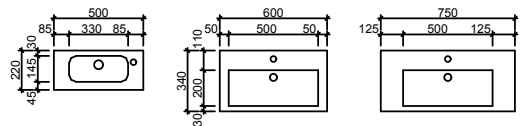

Ensuite

Polymarble/Acrylic | Waste Size: 40mm | Tap Holes: 1 (500), 1 or 3 (600, 750) | Bowl Depth: 75mm

Grand

Acrylic | Waste Size: 40mm | Tap Holes: 0, 1 or 3 | Bowl Depth: 120mm