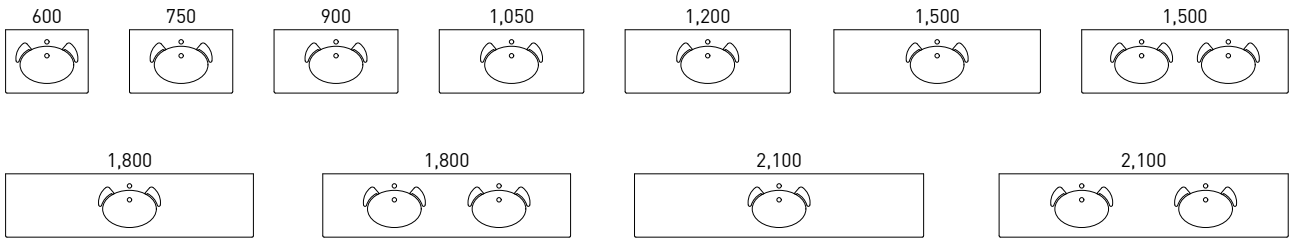

EDEN

The Eden vanity – with its timeless 'Classic' top blends in perfectly with a traditional bathroom. The 'Classic' Acrylic top is a durable option and comes complete with a 10 year warranty. Steel sided soft close drawer runners add the final touch of quality.

VANITIES ON LEGS

EDEN AVAILABILITY CHART: