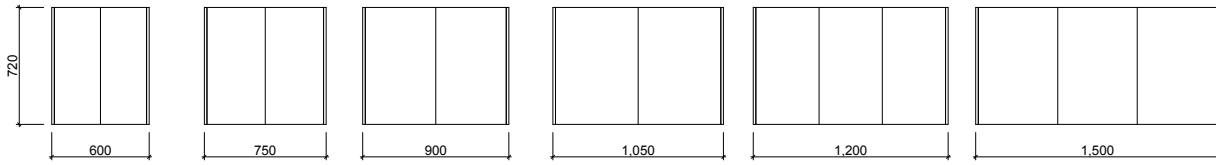

SHAVERS

Denver

All cabinets 166mm deep.

New York