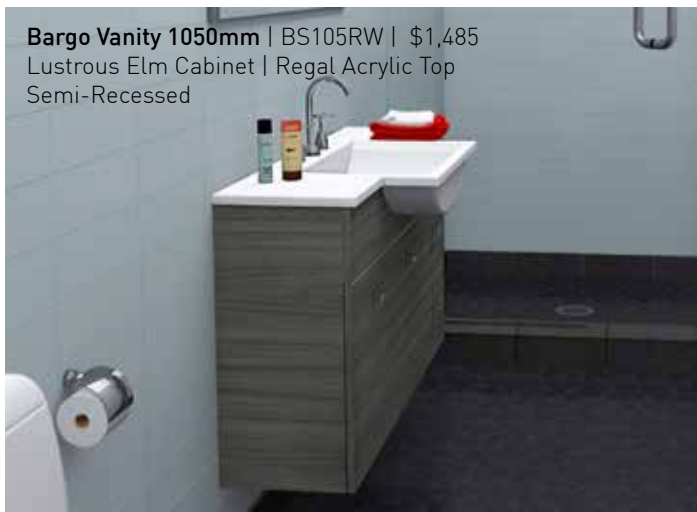

Bargo Vanity 1800mm | BS182RW | $2,601 (Pict.)
Bargo Vanity 1500mm | BS152RW | $2,245
Rocco Lini Gloss Cabinet | Regal Acrylic Top Semi-Recessed Double Bowl