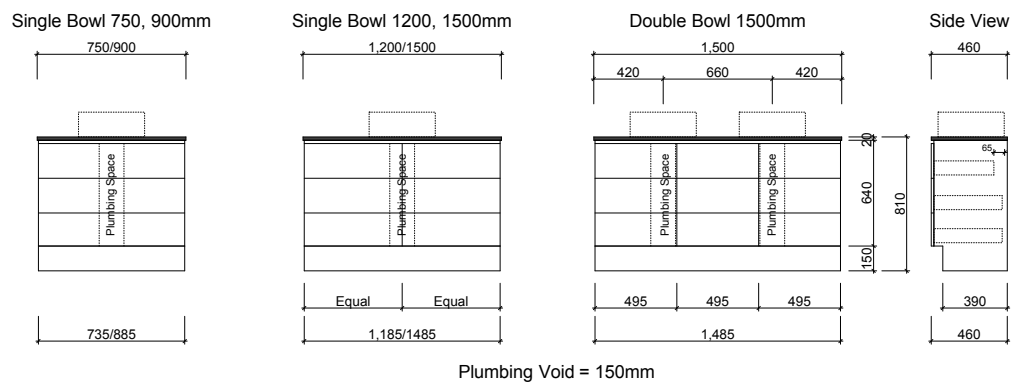

Floor Standing