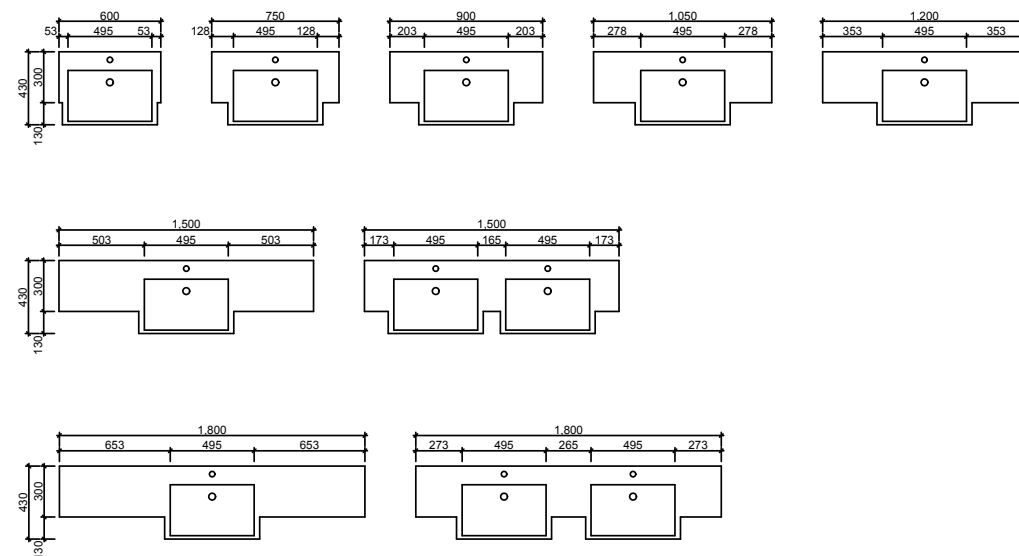

Regal Semi Recessed

Acrylic | Waste Size: 40mm | Tap Holes: 0, 1 or 3 | Bowl Depth: 120mm