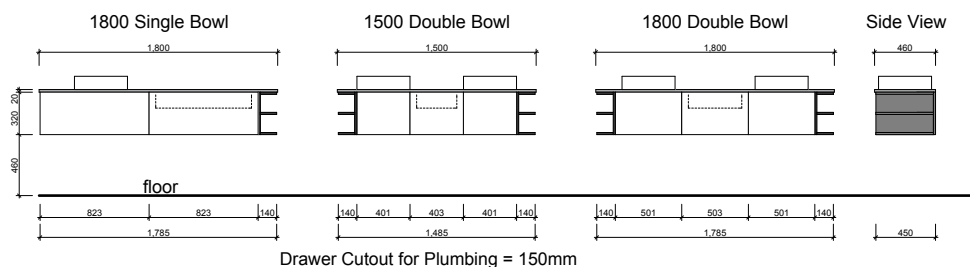

PURE ZEST

Wall Hung