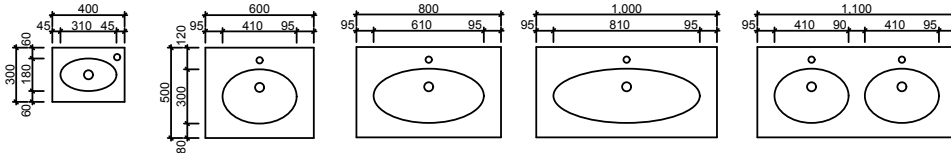

Bowl Plus

Ceramic | Waste Size: 32mm with overflow | Tap Holes: 0 or 1 | Bowl Depth: 95mm