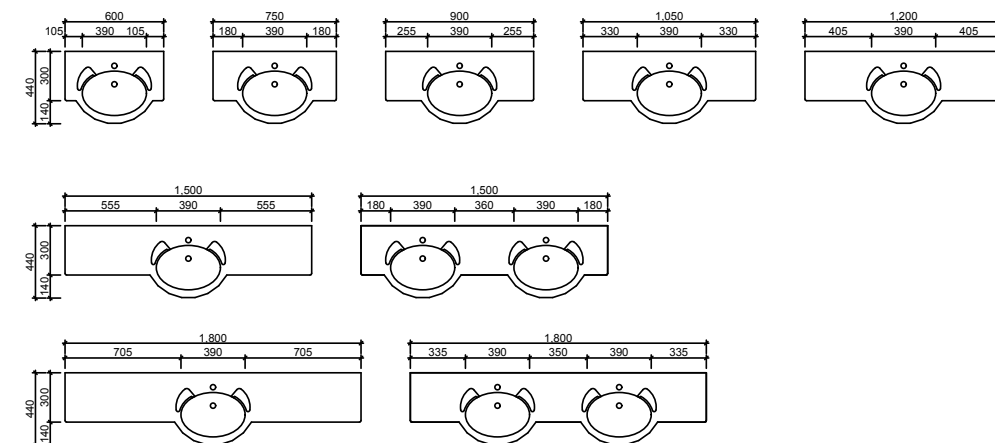

Classic Semi Recessed

Acrylic | Waste Size: 40mm | Tap Holes: 0, 1 or 3 | Bowl Depth: 145mm