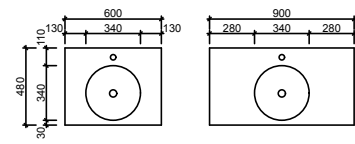

Vortex

Sculptured Marble | Waste Size: 32mm with overflow | **Tap Holes:** 1 or 3 | **Bowl Depth:** 120mm