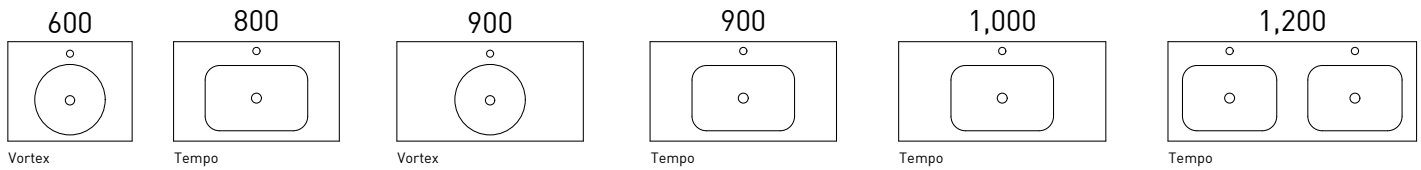

KANSAS AVAILABILITY CHART: