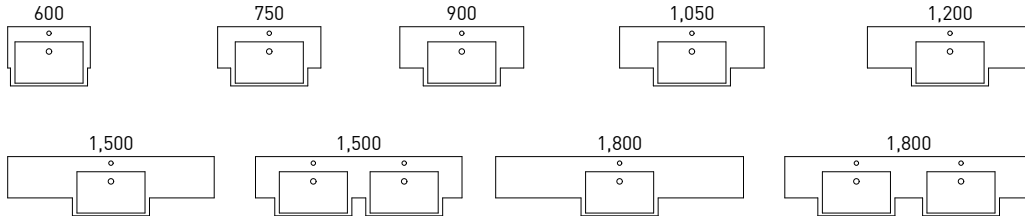

BARGO semi-recessed...

The crisp lines of the 'Regal' Acrylic Semi-Recessed vanity tops set these vanities apart from the pack. Shown here mounted on legs, this range is also available as wall hung or floor standing. See the earlier sections for these options.

BARGO SEMI RECESSED AVAILABILITY CHART: