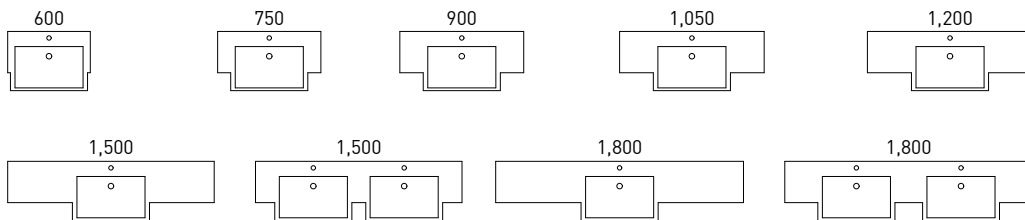

BARGO semi-recessed...

Our 'Regal Semi-Recessed' basins show you just how stylish a compact Bargo vanity can be. With a full range of sizes there will be a perfect fit for your new bathroom.

BARGO SEMI RECESSED AVAILABILITY CHART: