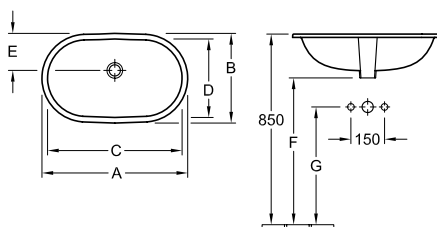

O.NOVO UNDERCOUNTER WASHBASIN

	A	B	C	D	E	F	G
4162 60	650	400	600	350	165	635	525
4162 50	580	370	530	320	145	645	535

416260 - 600 x 350mm

416250 - 530 x 320mm

No Tap Hole
Recommended overflow waste refer code 94238
(Note: Overflow hole at front of basin)