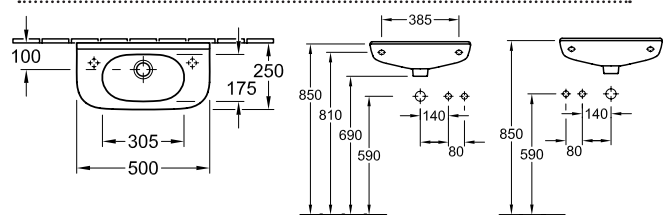

O.NOVO COMPACT HAND WASH BASIN

53615001 - 500 x 250mm

Available with no Tap Hole or 1 Tap Hole, left or right hand position
Recommended overflow waste refer code 94238
(Note: Mounting Bolts included)