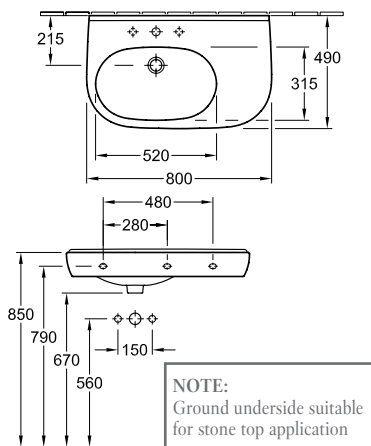

# O.novo Basins

O.NOVO COMPACT WASHBASIN 550 x 370mm

51665601CB

Available 1 Tap Hole only  
Recommended overflow waste refer code 94238  
(Note: Mounting Bolts included)

O.NOVO ASYMMETRIC WASHBASIN 800 x 490mm

O.NOVO SEMI-RECESSED WASHBASIN 540 x 450mm

416055

Available with 1 or 3 Tap Hole  
Optional Liquid Soap Dispenser available on 1 Tap Hole basin, left or right position  
Recommended overflow waste refer code 94238

O.NOVO WASHBASIN - 550 x 450mm

516055 - 550 x 450mm

Available 1 Tap Hole only  
Available with pedestal or with Trap Cover  
Recommended overflow waste refer code 94238  
(Note: Mounting Bolts included)