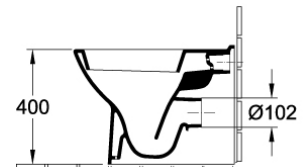

O.novo

Scope for new possibilities

Anything is possible. O.novo is a creative collection, modern with clean lines and curves. High-quality ceramics, easy-care surfaces, innovative products – pure and irresistible. A comprehensive range that can be used to fulfil each individual project with creativity and with perfect quality.

Function and variety belong together. Functional washbasins in many different sizes and variants which open up new possibilities for interior design. Whether a standard washbasin with pedestal or trap cover, handwash basin, drop-in, undercounter or semi-recessed washbasin – O.novo is always an ideal solution for every project.

Supplied standard with:

Also available with:

Supplied standard with:

Also available with:

5658
S-Trap and P-Trap available
WELS 4.5/3L 4 Star
Recommended S-Trap waste set-out
140mm (adjustment range 70-160mm)
Rear water entry point requires 1/2" male BP thread extending 30mm past the finished wall

5657
S-Trap and P-Trap Available
S-Trap pans supplied standard with Vario Bend 8712 to suit 90mm set-out
For use with concealed cistern
Ask about GROHE In-Wall Flushing Systems
WELS 4.5/3L 4 Star

Toilets Features & Benefits:

- Smooth-sided pans with concealed fastenings
- High quality German flushing mechanism with rapid quiet fill valves on BTW toilet suites
- Concealed rear water inlet including cistern stop
- Variable bend available for BTW toilet suites to accommodate a range of s-trap set-outs
- Soft closing seat supplied standard on all toilet suites
- 10 year warranty on Villeroy & Boch soft closing seat mechanism and 5 year warranty on ceramics
- Easy-clean **ceramicplus** finish option available
- Suitable for 6/3L installations

53615001 - 500 x 250mm