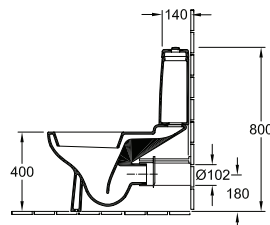

Supplied standard with:

Also available with:

O.NOVO BACK-TO-WALL TOILET SUITE

Supplied standard with:

Also available with:

O.NOVO WALL-FACE PAN

5658  
S-Trap and P-Trap available  
WELS 4.5/3L 4 Star  
Recommended S-Trap waste set-out  
140mm (adjustment range 70-160mm)  
Rear water entry point requires 1/2" male BP thread extending 30mm past the finished wall

5657  
S-Trap and P-Trap Available  
S-Trap pans supplied standard with Vario Bend 8712 to suit 90mm set-out  
For use with concealed cistern  
Ask about GROHE In-Wall Flushing Systems  
WELS 4.5/3L 4 Star

O.NOVO COMPACT HAND WASH BASIN

53615001 - 500 x 250mm

Available with no Tap Hole or 1 Tap Hole, left or right hand position  
Recommended overflow waste refer code 94238  
(Note: Mounting Bolts included)