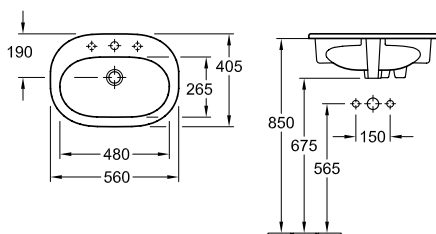

O.NOVO DROP-IN WASHBASIN - 560 x 405mm

416156

Available with 1 or 3 Tap Hole
Optional Liquid Soap Dispenser available on 1 Tap Hole basin, left or right position
Recommended overflow waste refer code 94238
(Note: Overflow hole at front of basin)