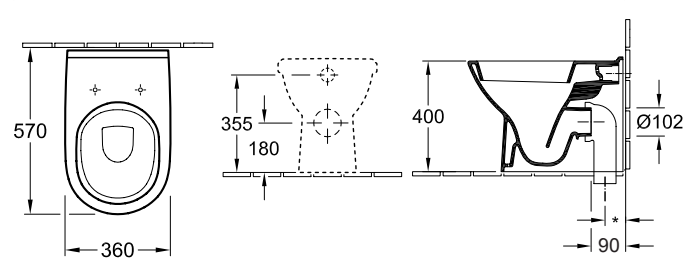

Supplied standard with:

Also available with:

O.NOVO BACK-TO-WALL TOILET SUITE

Supplied standard with:

Also available with:

O.NOVO WALL-FACE PAN

5658  
S-Trap and P-Trap available  
WELS 4.5/3L 4 Star  
Recommended S-Trap waste set-out  
140mm (adjustment range 70-160mm)  
Rear water entry point requires 1/2" male BP thread extending 30mm past the finished wall