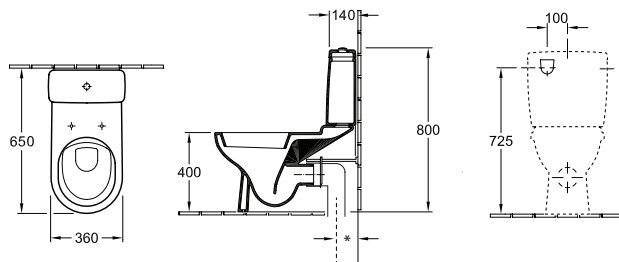

Supplied standard with:

Also available with:

O.NOVO BACK-TO-WALL TOILET SUITE

Supplied standard with:

Also available with:

O.NOVO WALL-FACE PAN

5658  
S-Trap and P-Trap available  
WELS 4.5/3L 4 Star  
Recommended S-Trap waste set-out  
140mm (adjustment range 70-160mm)  
Rear water entry point requires 1/2" male BP thread extending 30mm past the finished wall