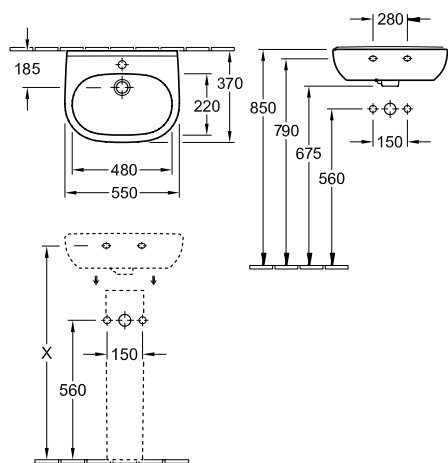

O.NOVO COMPACT HAND WASH BASIN

53615001 - 500 x 250mm

Available with no Tap Hole or 1 Tap Hole, left or right hand position  
Recommended overflow waste refer code 94238  
(Note: Mounting Bolts included)

# O.novo Basins

O.NOVO COMPACT WASHBASIN 550 x 370mm

51665601CB

Available 1 Tap Hole only  
Recommended overflow waste refer code 94238  
(Note: Mounting Bolts included)

O.NOVO ASYMMETRIC WASHBASIN 800 x 490mm

O.NOVO SEMI-RECESSED WASHBASIN 540 x 450mm

416055

Available with 1 or 3 Tap Hole  
Optional Liquid Soap Dispenser available on 1 Tap Hole basin, left or right position  
Recommended overflow waste refer code 94238

O.NOVO WASHBASIN - 550 x 450mm

516055 - 550 x 450mm

Available 1 Tap Hole only  
Available with pedestal or with Trap Cover  
Recommended overflow waste refer code 94238  
(Note: Mounting Bolts included)