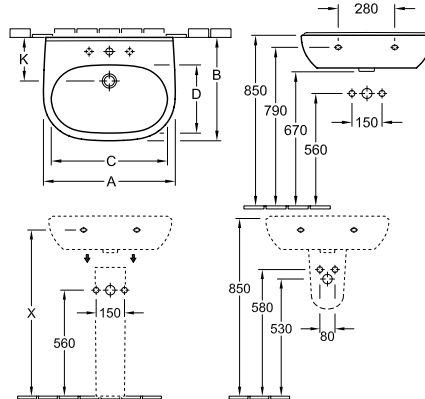

O.NOVO DROP-IN WASHBASIN - 560 x 405mm

416156

Available with 1 or 3 Tap Hole  
Optional Liquid Soap Dispenser available on 1 Tap Hole basin, left or right position  
Recommended overflow waste refer code 94238  
(Note: Overflow hole at front of basin)

O.NOVO UNDERCOUNTER WASHBASIN

	A	B	C	D	E	F	G
4162 60	650	400	600	350	165	635	525
4162 50	580	370	530	320	145	645	535

416260 - 600 x 350mm

416250 - 530 x 320mm

No Tap Hole  
Recommended overflow waste refer code 94238  
(Note: Overflow hole at front of basin)

O.NOVO WASHBASIN - 550 x 450mm

516055 - 550 x 450mm

Available 1 Tap Hole only  
Available with pedestal or with Trap Cover  
Recommended overflow waste refer code 94238  
(Note: Mounting Bolts included)