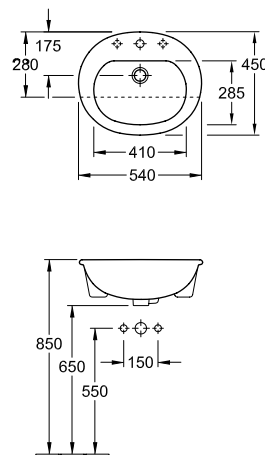

O.NOVO COMPACT HAND WASH BASIN

53615001 - 500 x 250mm

Available with no Tap Hole or 1 Tap Hole, left or right hand position  
Recommended overflow waste refer code 94238  
(Note: Mounting Bolts included)

# O.novo Basins

O.NOVO COMPACT WASHBASIN 550 x 370mm

51665601CB

Available 1 Tap Hole only  
Recommended overflow waste refer code 94238  
(Note: Mounting Bolts included)

O.NOVO ASYMMETRIC WASHBASIN 800 x 490mm

O.NOVO SEMI-RECESSED WASHBASIN 540 x 450mm

416055

Available with 1 or 3 Tap Hole  
Optional Liquid Soap Dispenser available on 1 Tap Hole basin, left or right position  
Recommended overflow waste refer code 94238

O.NOVO WASHBASIN - 550 x 450mm

516055 - 550 x 450mm

Available 1 Tap Hole only  
Available with pedestal or with Trap Cover  
Recommended overflow waste refer code 94238  
(Note: Mounting Bolts included)