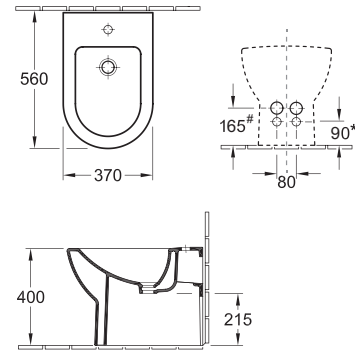

*Recommended s-trap waste set-out 140mm (adjustment range 90-180mm)

*Rear water entry point requires 1/2" male BP wall elbow

Supplied Standard with: **Soft Closing** Villeroy & Boch

Also available with: **Ceramic Plus** Villeroy & Boch

Also available with: **Ceramic Plus** Villeroy & Boch

SUBWAY FLOOR-MOUNTED BIDET

741000

Suitable for P-Trap installation only

Available 1 or 3 tap-hole

*Hot/Cold Water Entry points need to be 40mm left & right of centre & 90mm from finished floor

#Waste Outlet point needs to be 40mm left OR right of centre & 165mm from finished floor

- Suitable for P-Trap Installation ONLY

Supplied Standard with: **Soft Closing** Villeroy & Boch

Also available with: **Ceramic Plus** Villeroy & Boch