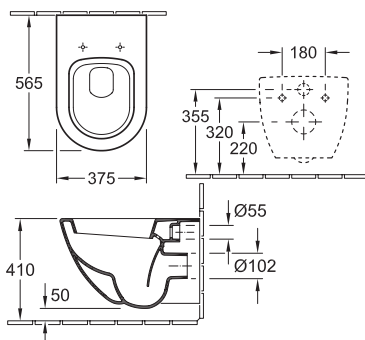

Supplied Standard with: **Soft Closing** Villeroy & Boch

Also available with: **Ceramic Plus** Villeroy & Boch

660010

Approved for use with WELS 3 or 4 Star flushing systems -

Ask about GROHE In-Wall Cisterns & Frames