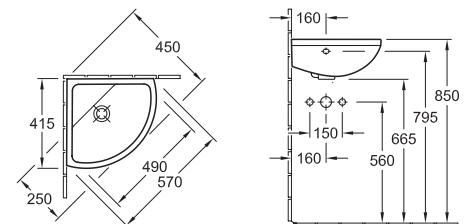

SUBWAY ROUND WASH BASIN 600MM

71146001 600x490mm

Available 1 or 3 tap-hole

Also available with Pedestal or Trap Cover

SUBWAY ASYMMETRIC ROUND WASH BASIN

41166L01CB 630x355mm Bowl on left

41166R01CB 630x355mm Bowl on right

Available 1 tap-hole only

CORNER WASH BASIN

53743101CB 415x415mm

Available 1 tap-hole only

SUBWAY

Square Basins

SUBWAY WASH BASIN

71136001CB 600x470mm
 71135501CB 550x440mm
 73155001CB 500x400mm
 Available 1 tap-hole only.