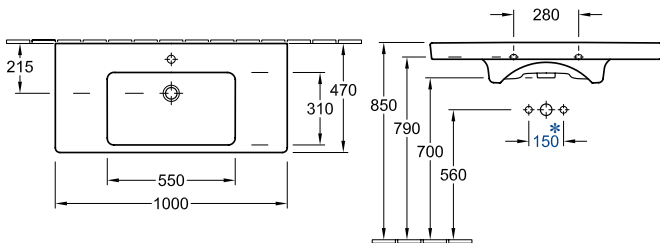

SUBWAY SINGLE VANITY BASIN

7175A001CB 1000x470mm
 7175A001TB 1000x470mm with Trap Cover
 7175A001PB 1000x470mm with Pedestal Cover
 Available 1 tap-hole only

SUBWAY SINGLE VANITY BASIN

71758001CB 800x470mm
 71758001TB 800x470mm with Trap Cover
 71758001PB 800x470mm with Pedestal Cover
 Available 1 tap-hole only