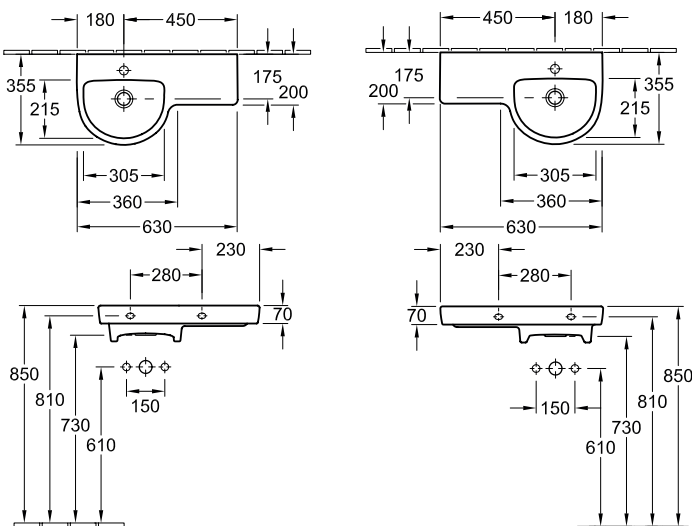

SUBWAY ROUND WASH BASIN 600MM

71146001 600x490mm

Available 1 or 3 tap-hole

Also available with Pedestal or Trap Cover

SUBWAY ASYMMETRIC ROUND WASH BASIN

41166L01CB 630x355mm Bowl on left

41166R01CB 630x355mm Bowl on right

Available 1 tap-hole only

CORNER WASH BASIN

53743101CB 415x415mm

Available 1 tap-hole only

SUBWAY

Square Basins

SUBWAY WASH BASIN

71136001CB 600x470mm
 71135501CB 550x440mm
 73155001CB 500x400mm
 Available 1 tap-hole only.