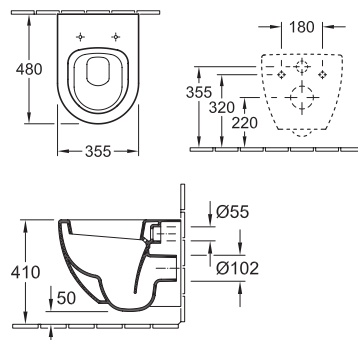

Supplied Standard with: **Soft Closing** Villeroy & Boch

Also available with: **Ceramic Plus** Villeroy & Boch

660410

Approved for use with WELS 3 Star flushing systems - Ask

about GROHE In-Wall Cisterns & Frames