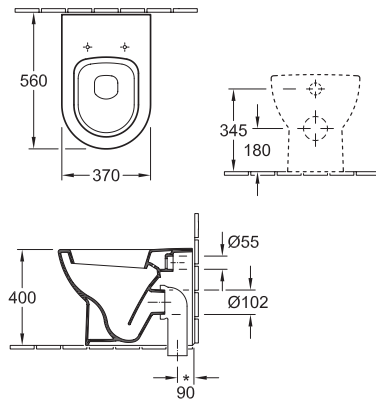

*Recommended s-trap waste set-out 140mm (adjustment range 90-180mm)

*Rear water entry point requires 1/2" male BP wall elbow

Supplied Standard with: **Soft Closing** Villeroy & Boch

Also available with: **Ceramic Plus** Villeroy & Boch

SUBWAY WALL-FACE PAN

6607

S-Trap and P-Trap available

Approved for use with WELS 3 or 4 Star flushing systems -

Ask about GROHE In-Wall Cisterns

*S-Trap wall-face pans supplied standard with 8712 vario bend to suit 90mm set out

Also available with: **Ceramic Plus** Villeroy & Boch

SUBWAY FLOOR-MOUNTED BIDET

741000

Suitable for P-Trap installation only

Available 1 or 3 tap-hole

*Hot/Cold Water Entry points need to be 40mm left & right of centre & 90mm from finished floor

#Waste Outlet point needs to be 40mm left OR right of centre & 165mm from finished floor

- Suitable for P-Trap Installation ONLY

Supplied Standard with: **Soft Closing** Villeroy & Boch

Also available with: **Ceramic Plus** Villeroy & Boch