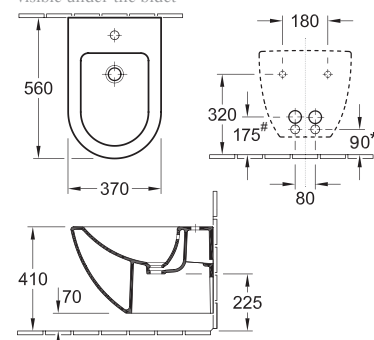

#Waste Outlet point needs to be 40mm left OR right of centre & 165mm from finished floor

- Suitable for P-Trap Installation ONLY

Supplied Standard with: **Soft Closing** Villeroy & Boch

Also available with: **Ceramic Plus** Villeroy & Boch

740010

Ask about optional Argent Mounting Frame, Code 9954

Available 1 tap-hole only

*Hot/Cold Water Entry points need to be 40mm left & right of centre & 90mm from finished floor

#Waste Outlet point needs to be 40mm left OR right of centre & 175mm from finished floor - Part of the trap will be visible under the bidet