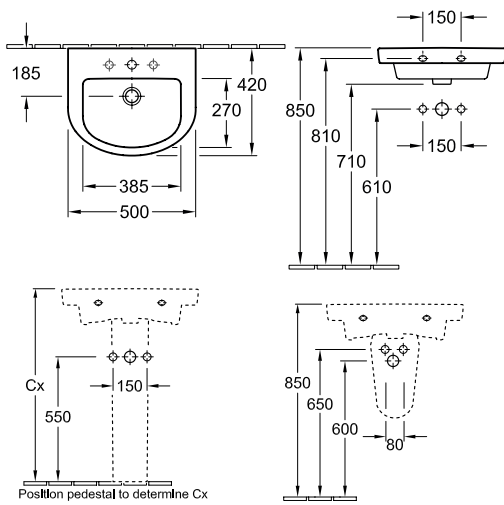

For recommended overflow waste to suit Subway basins refer code 94240

SUBWAY

Round Basins, Corner Basin

SUBWAY ROUND WASH BASIN 500MM

73165001 500x420mm

Available 1 or 3 tap-hole

Also available with Pedestal or Trap Cover

SUBWAY ROUND WASH BASIN 600MM

71146001 600x490mm

Available 1 or 3 tap-hole

Also available with Pedestal or Trap Cover

SUBWAY ASYMMETRIC ROUND WASH BASIN

41166L01CB 630x355mm Bowl on left

41166R01CB 630x355mm Bowl on right

Available 1 tap-hole only

CORNER WASH BASIN

53743101CB 415x415mm

Available 1 tap-hole only

SUBWAY

Square Basins

SUBWAY WASH BASIN

71136001CB 600x470mm
 71135501CB 550x440mm
 73155001CB 500x400mm
 Available 1 tap-hole only.