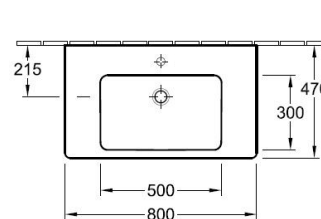

SUBWAY SINGLE VANITY BASIN

7175A001CB 1000x470mm
 7175A001TB 1000x470mm with Trap Cover
 7175A001PB 1000x470mm with Pedestal Cover
 Available 1 tap-hole only

SUBWAY SINGLE VANITY BASIN

71758001CB 800x470mm
 71758001TB 800x470mm with Trap Cover
 71758001PB 800x470mm with Pedestal Cover
 Available 1 tap-hole only