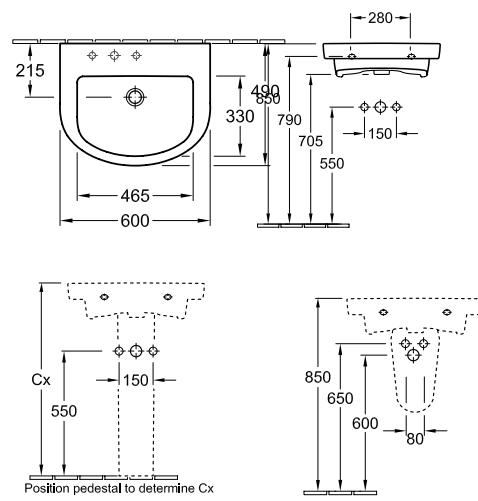

For recommended overflow waste to suit Subway basins refer code 94240

SUBWAY

Round Basins, Corner Basin

SUBWAY ROUND WASH BASIN 500MM

73165001 500x420mm

Available 1 or 3 tap-hole

Also available with Pedestal or Trap Cover

SUBWAY ROUND WASH BASIN 600MM

71146001 600x490mm

Available 1 or 3 tap-hole

Also available with Pedestal or Trap Cover

SUBWAY ASYMMETRIC ROUND WASH BASIN

41166L01CB 630x355mm Bowl on left

41166R01CB 630x355mm Bowl on right