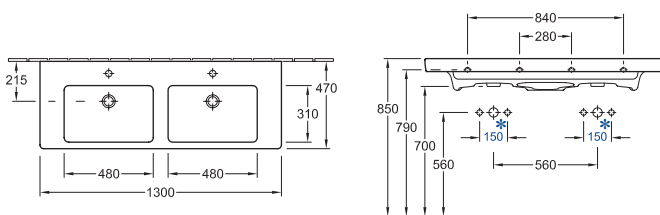

* This water supply specification may not be suitable when used with Centra furniture, for detailed specifications go to <http://www.argentaust.com.au/argent/bathroom-furniture/centra>

For recommended overflow waste to suit Subway basins refer code 94240