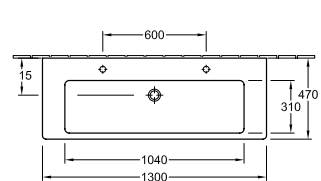

* This water supply specification may not be suitable when used with Centra furniture, for detailed specifications go to <http://www.argentaust.com.au/argent/bathroom-furniture/centra>

For recommended overflow waste to suit Subway basins refer code 94240