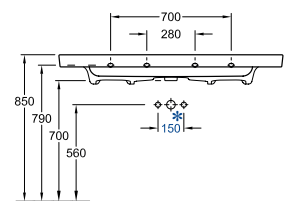

* This water supply specification may not be suitable when used with Centra furniture, for detailed specifications go to <http://www.argentaust.com.au/argent/bathroom-furniture/centra>

For recommended overflow waste to suit Subway basins refer code 94240