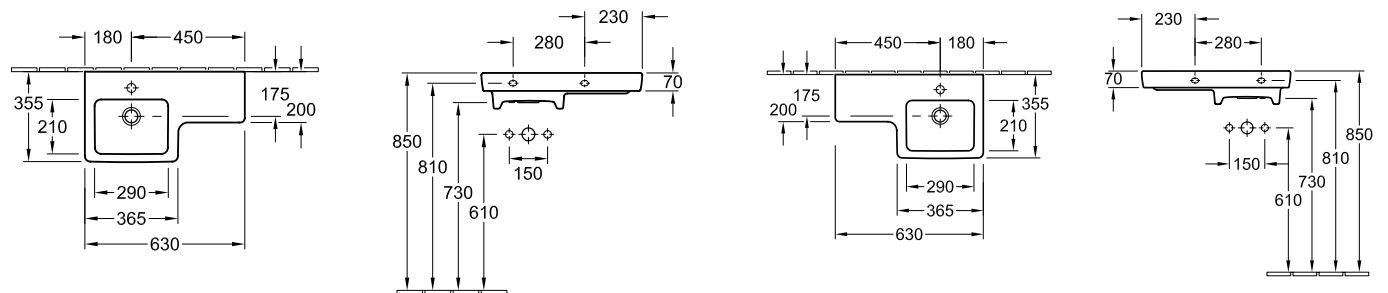

41156L01CB 630x355mm Bowl on left
41156R01CB 630x355mm Bowl on right
Available 1 tap-hole only