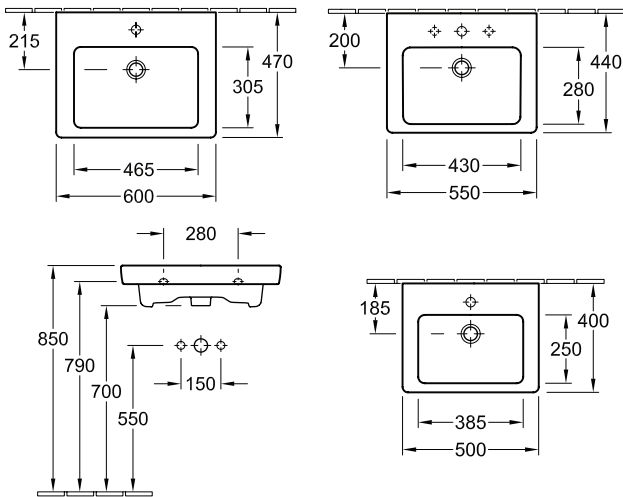

Available 1 tap-hole only

CORNER WASH BASIN

53743101CB 415x415mm

Available 1 tap-hole only

SUBWAY

Square Basins

SUBWAY WASH BASIN

71136001CB 600x470mm
 71135501CB 550x440mm
 73155001CB 500x400mm
 Available 1 tap-hole only.

SUBWAY HAND WASH BASIN

73154501CB 450x370mm
 Available 1 tap-hole only.

SUBWAY ASYMMETRIC SQUARE WASH BASIN

41156L01CB 630x355mm Bowl on left
 41156R01CB 630x355mm Bowl on right
 Available 1 tap-hole only