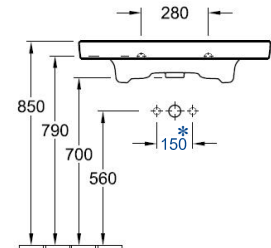

SUBWAY SINGLE VANITY BASIN

7175A001CB 1000x470mm
 7175A001TB 1000x470mm with Trap Cover
 7175A001PB 1000x470mm with Pedestal Cover
 Available 1 tap-hole only

SUBWAY SINGLE VANITY BASIN

71758001CB 800x470mm
 71758001TB 800x470mm with Trap Cover
 71758001PB 800x470mm with Pedestal Cover
 Available 1 tap-hole only