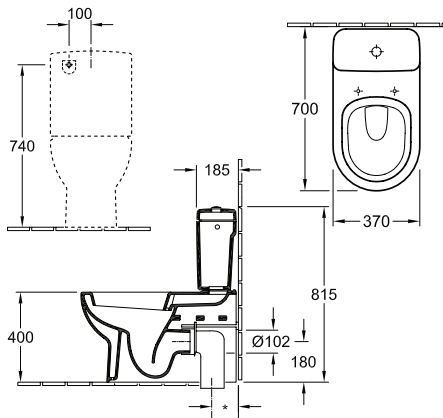

*Recommended s-trap waste set-out 140mm (adjustment range 90-180mm)

*Rear water entry point requires 1/2" male BP wall elbow

Supplied Standard with: **Soft Closing** Villeroy & Boch

Also available with: **Ceramic Plus** Villeroy & Boch