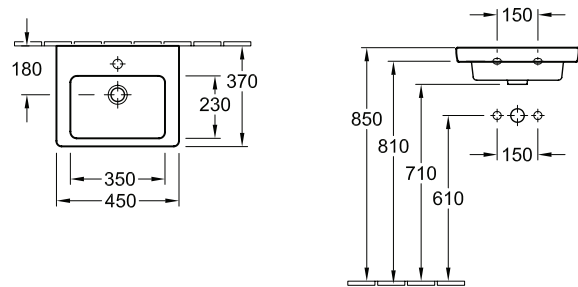

73154501CB 450x370mm
Available 1 tap-hole only.

SUBWAY ASYMMETRIC SQUARE WASH BASIN