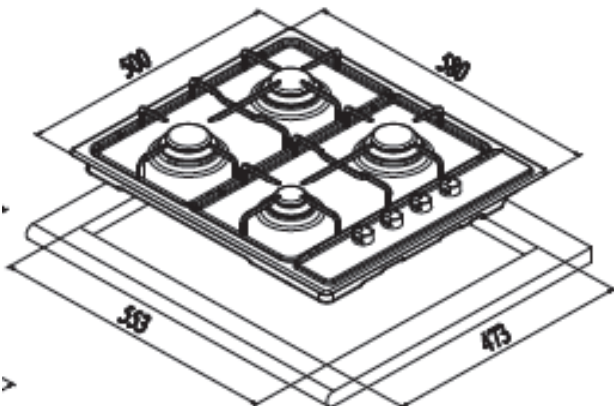

PRODUCT DIMENSIONS

OPTIONAL ACCESSORIES

Code: EWET
Enamel Wok
Support Trivet